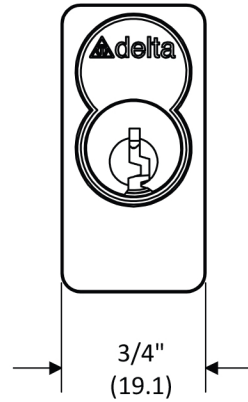

# IC - Series

PI15000250ALXX1  
PI40000250ALXX1

**deltalock**  
\* Service \* Solutions \* Satisfaction \*

NOTE: Parenthesis dimensions in millimeter (mm)