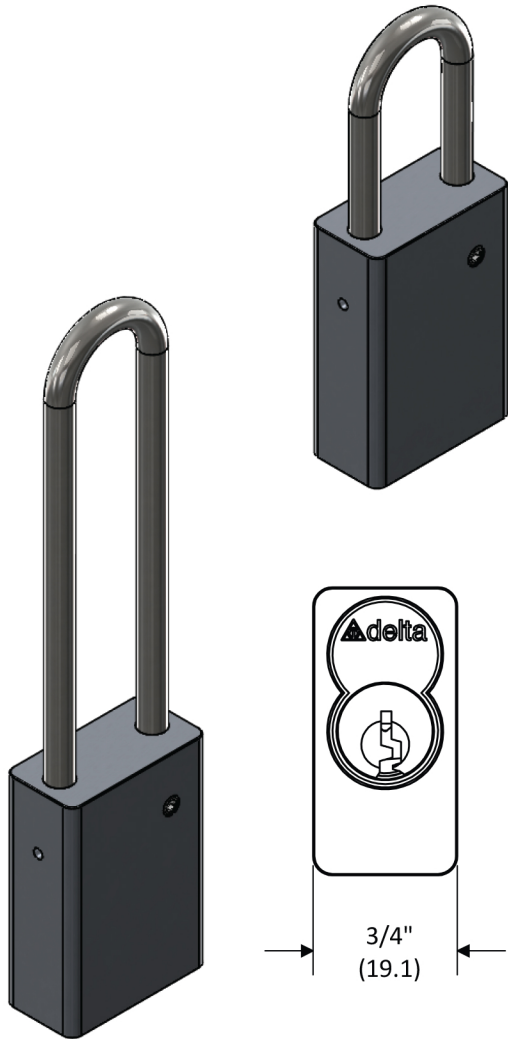

# IC - Series

PI15000250ALXX1  
PI40000250ALXX1

**deltalock**  
\* Service \* Solutions \* Satisfaction \*

NOTE: Parenthesis dimensions in millimeter (mm)