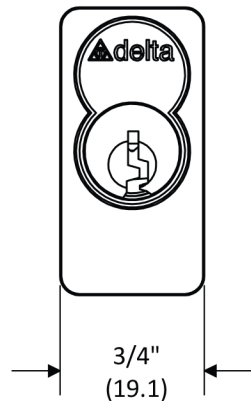

# IC - Series

PI15000250ALXX1  
PI40000250ALXX1

**deltalock**  
\* Service \* Solutions \* Satisfaction \*

NOTE: Parenthesis dimensions in millimeter (mm)