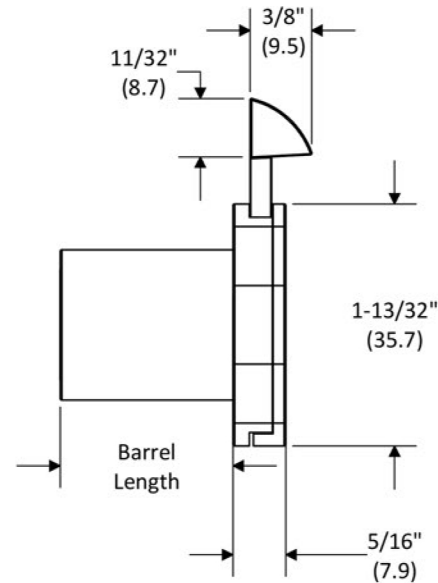

KRC-US

LATCHBOLT DXXXXXL240XXXX1

Example Shown
DR1000L240PCSM1

LOCKED

OPEN

NOTE: Parenthesis dimensions in millimeter (mm)

Bolt travel is $\sim 9/32"$ (7.1 mm).

deltalock
* Service * Solutions * Satisfaction *