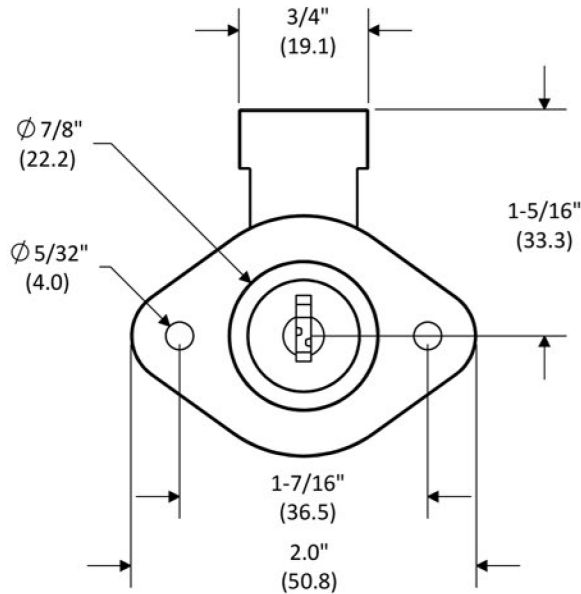

KRC-US

LATCHBOLT DXXXXXL240XXXX1

Example Shown
DR1000L240PCSM1

LOCKED

OPEN

NOTE: Parenthesis dimensions in millimeter (mm)

Bolt travel is $\sim 9/32"$ (7.1 mm).

deltalock
* Service * Solutions * Satisfaction *