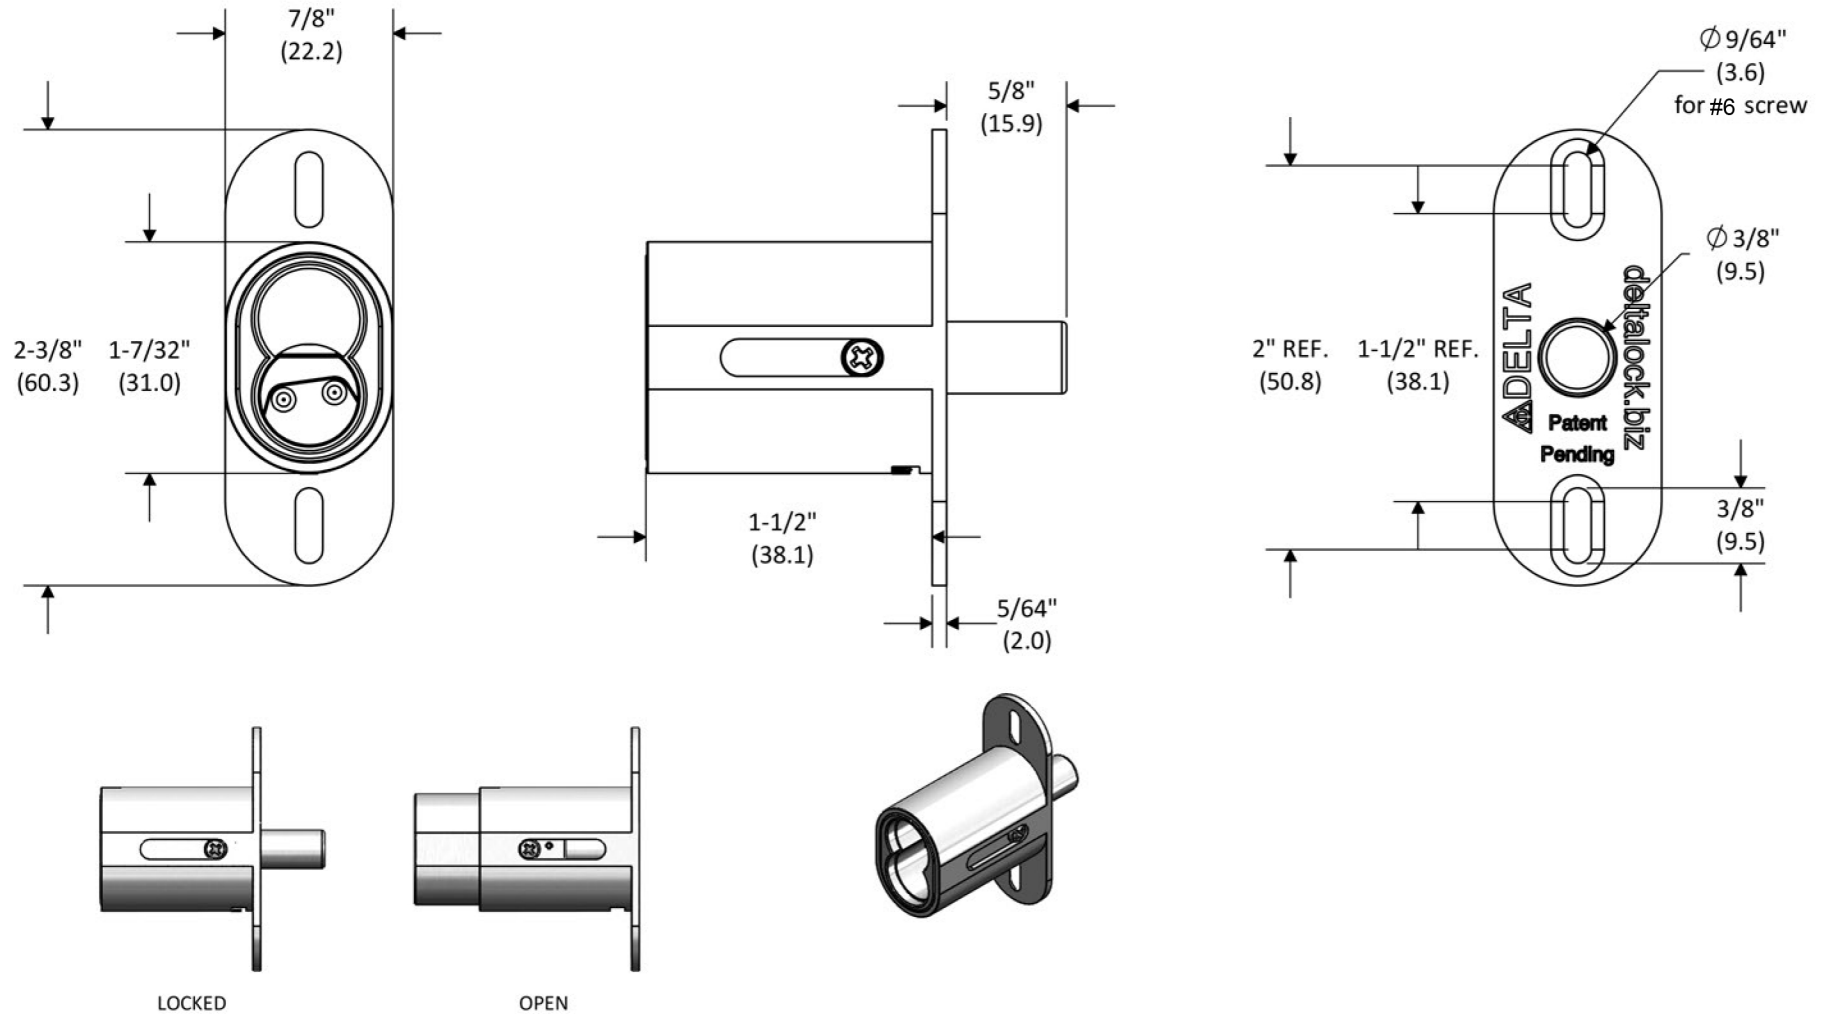

IC - Series

PLUNGER LOCK Mini IC

deltalock
* Service * Solutions * Satisfaction *

SI1500R625BCAM1

NOTE: Parenthesis dimensions in millimeter (mm)