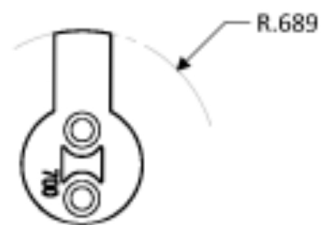

CYLINDERS

MORTISE CYLINDER (CHANGEABLE CAMS)

700-CAM

701-CAM

702-CAM

NOTE: Parenthesis dimensions in millimeter (mm)

deltalock
* Service * Solutions * Satisfaction *