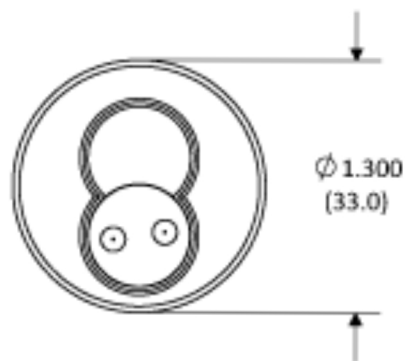

CYLINDERS

MORTISE CYLINDER (CHANGEABLE CAMS)

700-CAM

701-CAM

702-CAM

NOTE: Parenthesis dimensions in millimeter (mm)

deltalock
* Service * Solutions * Satisfaction *