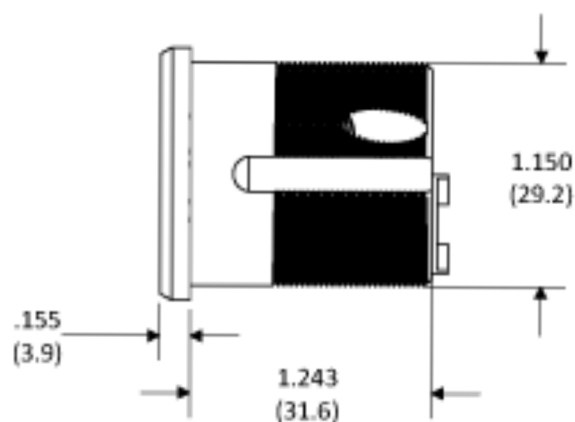

CYLINDERS

MORTISE CYLINDER (CHANGEABLE CAMS)

700-CAM

701-CAM

702-CAM

NOTE: Parenthesis dimensions in millimeter (mm)

deltalock
* Service * Solutions * Satisfaction *