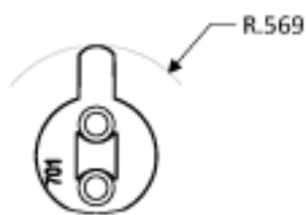

CYLINDERS

MORTISE CYLINDER (CHANGEABLE CAMS)

700-CAM

701-CAM

702-CAM

NOTE: Parenthesis dimensions in millimeter (mm)

deltalock
* Service * Solutions * Satisfaction *