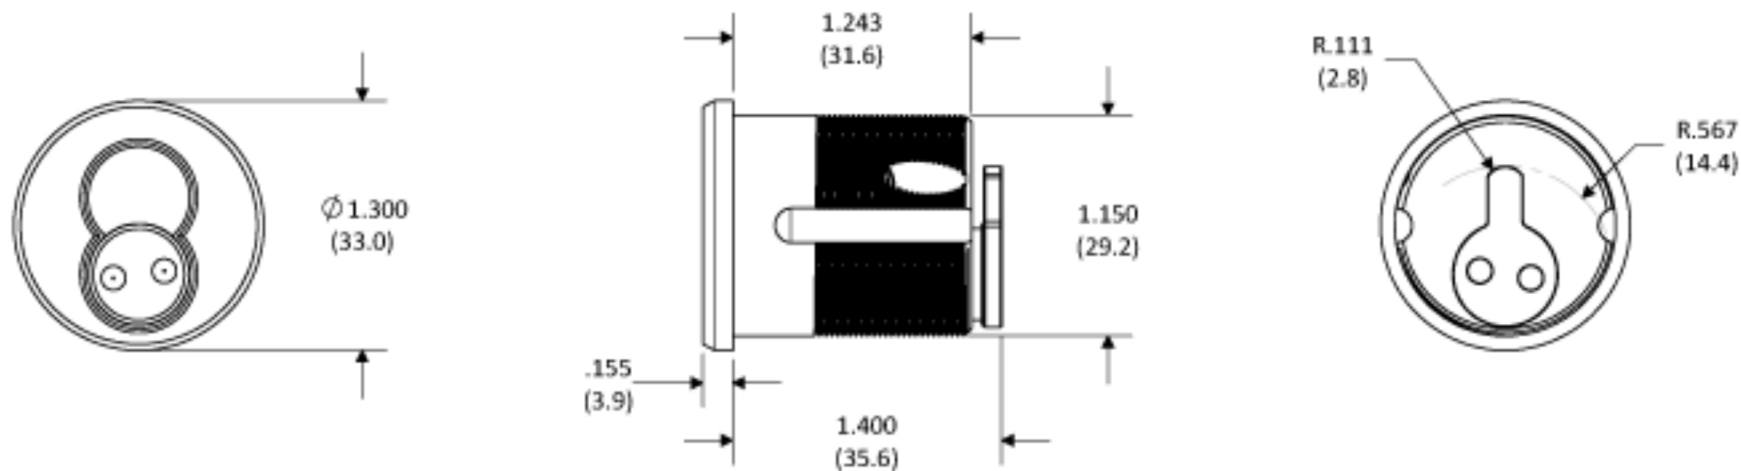

CYLINDERS

MORTISE CYLINDER (STAKED AR CAM)

NOTE: Parenthesis dimensions in millimeter (mm)

deltalock
* Service * Solutions * Satisfaction *