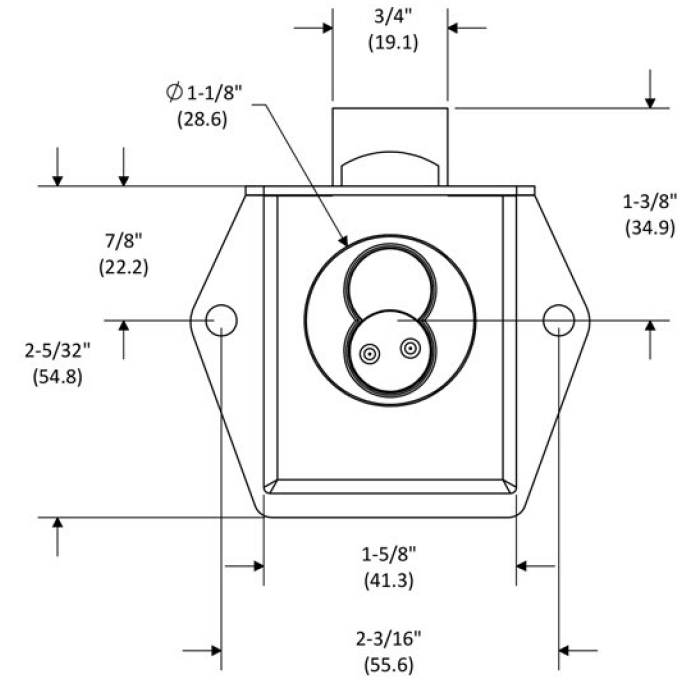

## DEADBOLT Mortise Vertical

**deltalock**  
\* Service \* Solutions \* Satisfaction \*

DI1125D500BCM1

DI1125D500BCM2

LOCKED

OPEN

Package includes  
(2x) #8 x 5/8"  
Mounting Screws

NOTE: Parenthesis dimensions in millimeter (mm)