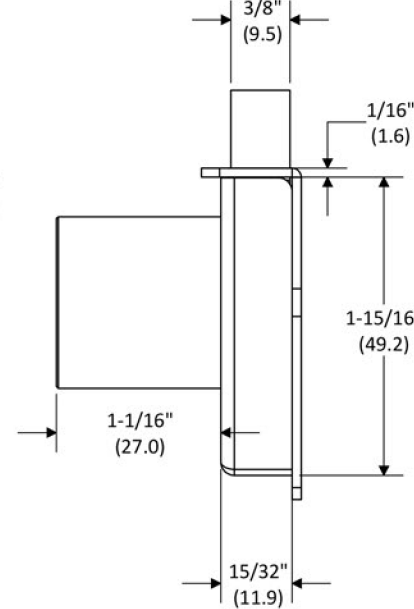

## DEADBOLT Mortise Vertical

**deltalock**  
\* Service \* Solutions \* Satisfaction \*

DI1125D500BCM1

DI1125D500BCM2

LOCKED

OPEN

Package includes  
(2x) #8 x 5/8"  
Mounting Screws

NOTE: Parenthesis dimensions in millimeter (mm)