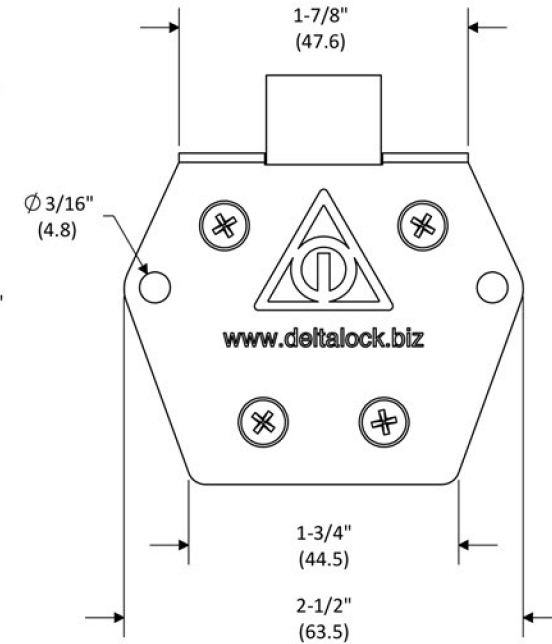

## DEADBOLT Mortise Vertical

**deltalock**  
\* Service \* Solutions \* Satisfaction \*

DI1125D500BCM1

DI1125D500BCM2

LOCKED

OPEN

Package includes  
(2x) #8 x 5/8"  
Mounting Screws

NOTE: Parenthesis dimensions in millimeter (mm)