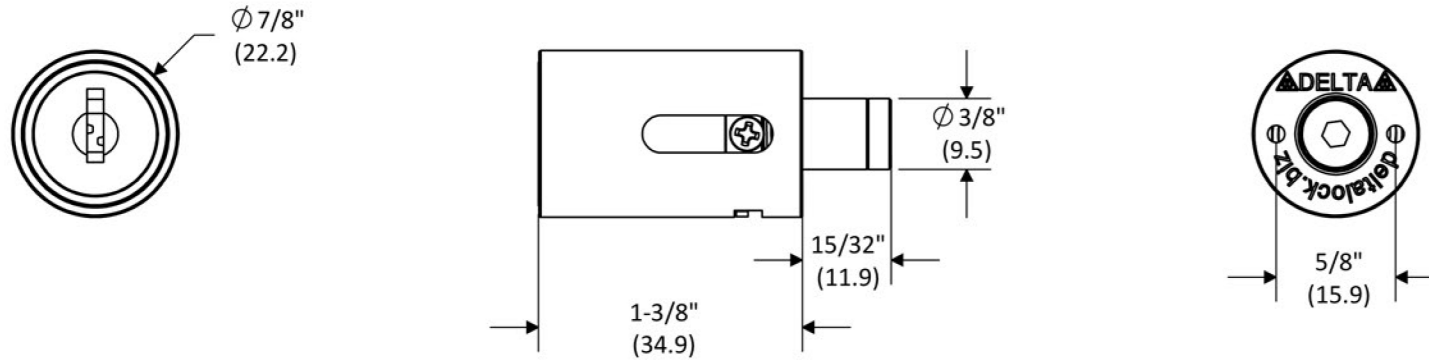

KRC-US

PLUNGER LOCK (no-flange) SX1250N500XXXX

LOCKED

OPEN

Package includes
(2x) #4 x 1/4"
Mounting Screws

NOTE: Parenthesis dimensions in millimeter (mm)

deltalock
* Service * Solutions * Satisfaction *