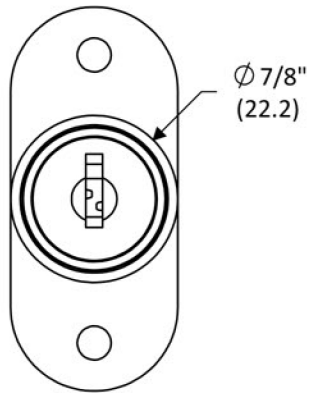

KRC-US

PLUNGER LOCK SX1250XXXXXXXXXX

Example Shown
SR1250R625PCSM1

LOCKED

OPEN

NOTE: Parenthesis dimensions in millimeter (mm)

deltalock
* Service * Solutions * Satisfaction *