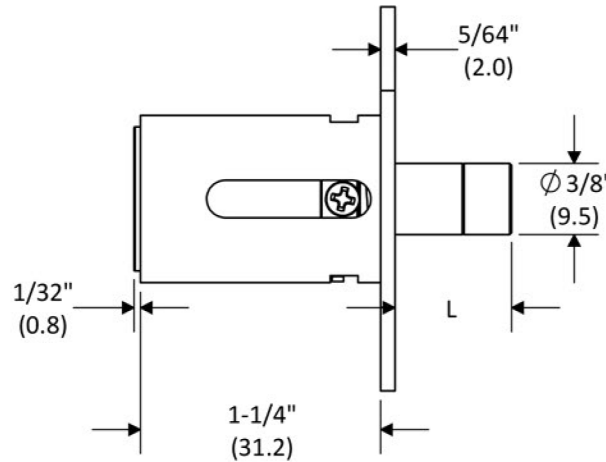

KRC-US

PLUNGER LOCK SX1250XXXXXXXXXX

Example Shown
SR1250R625PCSM1

LOCKED

OPEN

NOTE: Parenthesis dimensions in millimeter (mm)

deltalock
* Service * Solutions * Satisfaction *