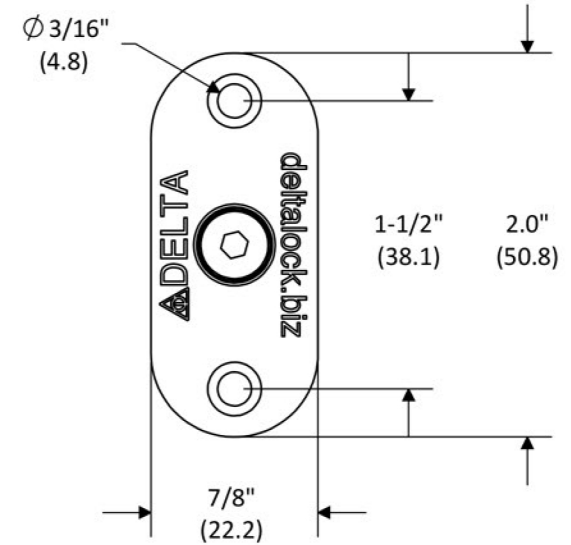

KRC-US

PLUNGER LOCK SX1250XXXXXXXXXX

Example Shown
SR1250R625PCSM1

LOCKED

OPEN

NOTE: Parenthesis dimensions in millimeter (mm)

deltalock
* Service * Solutions * Satisfaction *