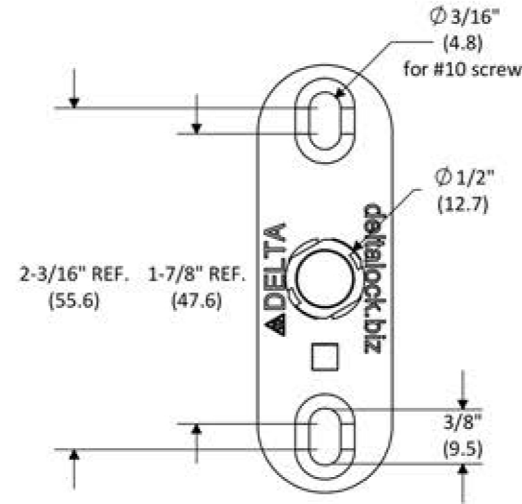

IC - Series

PLUNGER LOCK Key Retaining

SI1750R500BCBB1

deltalock
* Service * Solutions * Satisfaction *

NOTE: Parenthesis dimensions in millimeter (mm)