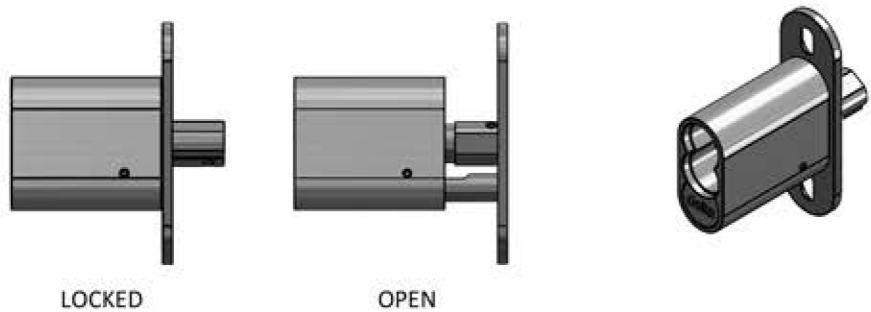

IC - Series

PLUNGER LOCK Key Retaining

SI1750R500BCBB1

deltalock
* Service * Solutions * Satisfaction *

NOTE: Parenthesis dimensions in millimeter (mm)