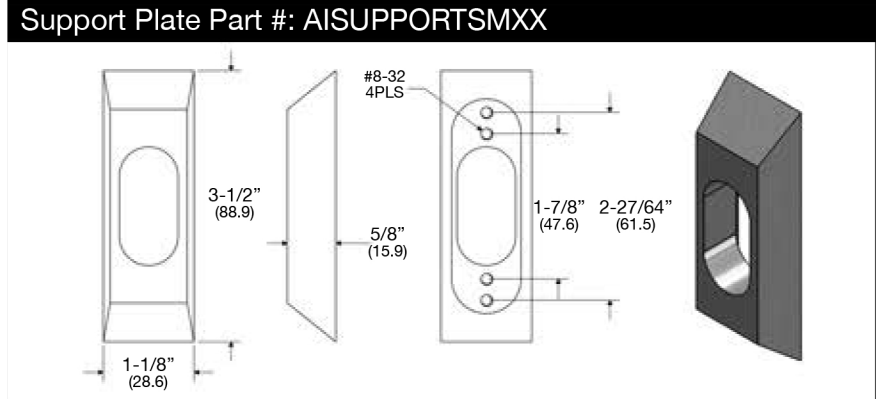

IC - Series

PLUNGER LOCK Key Retaining

SI1750R500BCBB1

deltalock
* Service * Solutions * Satisfaction *

NOTE: Parenthesis dimensions in millimeter (mm)