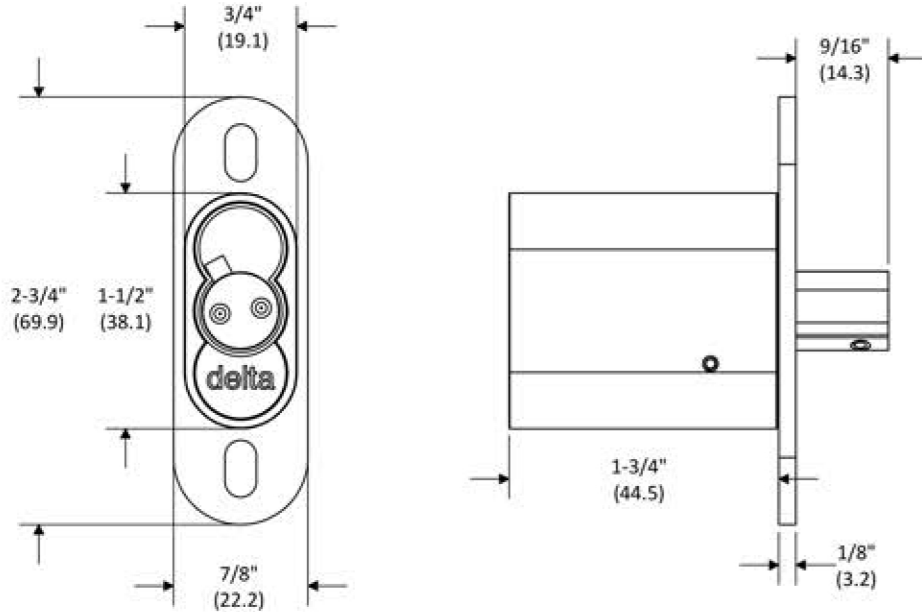

IC - Series

PLUNGER LOCK Key Retaining

SI1750R500BCBB1

deltalock
* Service * Solutions * Satisfaction *

NOTE: Parenthesis dimensions in millimeter (mm)