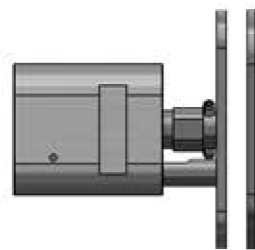

IC - Series

PLUNGER LOCK T-Bolt

deltalock
* Service * Solutions * Satisfaction *

SI1750T250BCXX1
SI1750T250BCXX2

LOCKED

OPEN

Support Plate Part #: AISUPPORTSMXX

NOTE: Parenthesis dimensions in millimeter (mm)