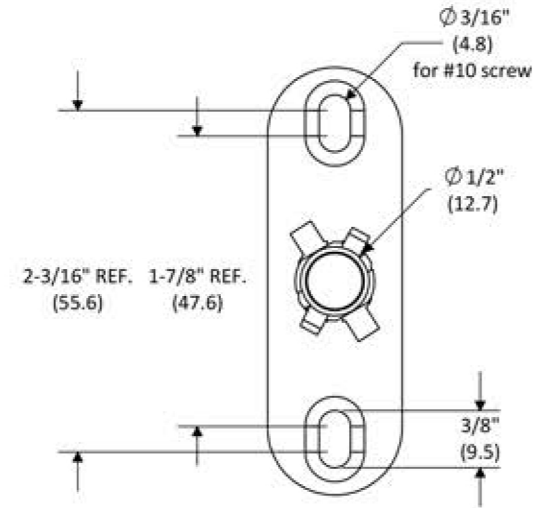

IC - Series

PLUNGER LOCK T-Bolt

deltalock
* Service * Solutions * Satisfaction *

SI1750T250BCXX1
SI1750T250BCXX2

LOCKED

OPEN

Support Plate Part #: AISUPPORTSMXX

NOTE: Parenthesis dimensions in millimeter (mm)