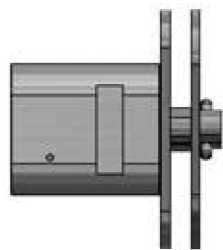

IC - Series

PLUNGER LOCK T-Bolt

deltalock
* Service * Solutions * Satisfaction *

SI1750T250BCXX1
SI1750T250BCXX2

LOCKED

OPEN

Support Plate Part #: AISUPPORTSMXX

NOTE: Parenthesis dimensions in millimeter (mm)