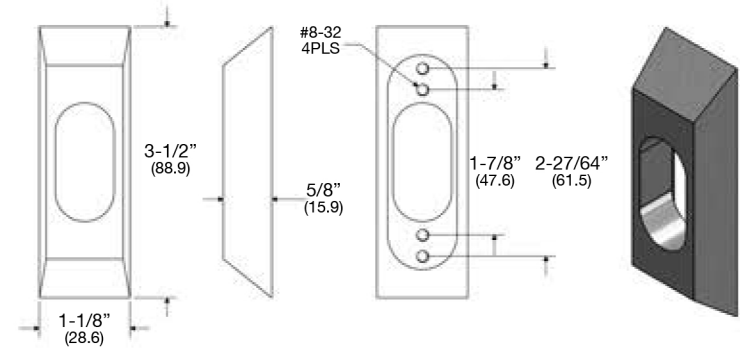

IC - Series

PLUNGER LOCK T-Bolt

deltalock
* Service * Solutions * Satisfaction *

SI1750T250BCXX1
SI1750T250BCXX2

LOCKED

OPEN

Support Plate Part #: AISUPPORTSMXX

NOTE: Parenthesis dimensions in millimeter (mm)