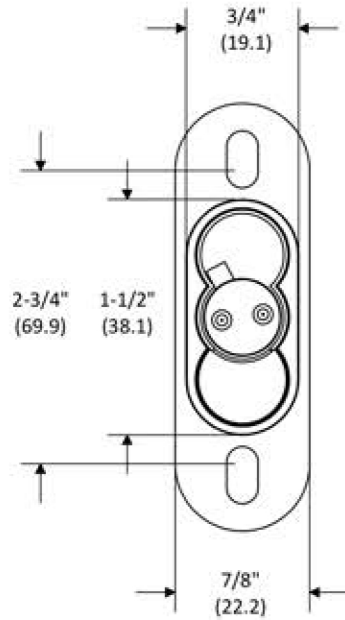

IC - Series

PLUNGER LOCK T-Bolt

deltalock
* Service * Solutions * Satisfaction *

SI1750T250BCXX1
SI1750T250BCXX2

LOCKED

OPEN

Support Plate Part #: AISUPPORTSMXX

NOTE: Parenthesis dimensions in millimeter (mm)