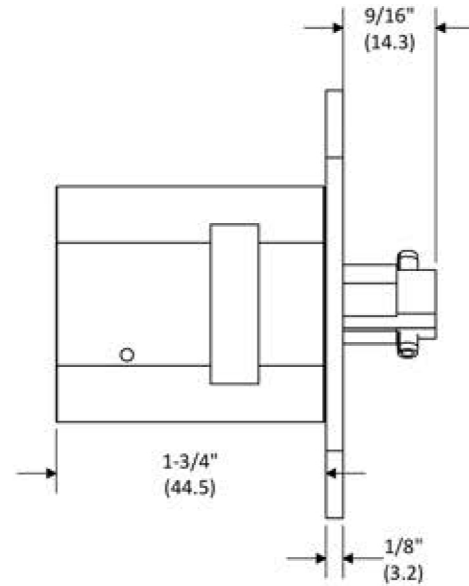

IC - Series

PLUNGER LOCK T-Bolt

deltalock
* Service * Solutions * Satisfaction *

SI1750T250BCXX1
SI1750T250BCXX2

LOCKED

OPEN

Support Plate Part #: AISUPPORTSMXX

NOTE: Parenthesis dimensions in millimeter (mm)