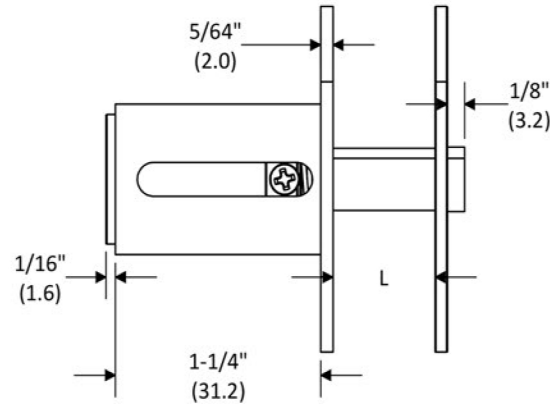

KRC-US

PLUNGER LOCK (T bolt) SX1250XXXXXXXXXX

Example Shown
SR1250T625PCSM1

LOCKED

OPEN

NOTE: Parenthesis dimensions in millimeter (mm)

deltalock
* Service * Solutions * Satisfaction *