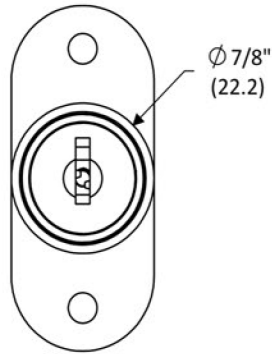

KRC-US

PLUNGER LOCK (T bolt) SX1250XXXXXXXXXX

Example Shown
SR1250T625PCSM1

LOCKED

OPEN

NOTE: Parenthesis dimensions in millimeter (mm)

deltalock
* Service * Solutions * Satisfaction *