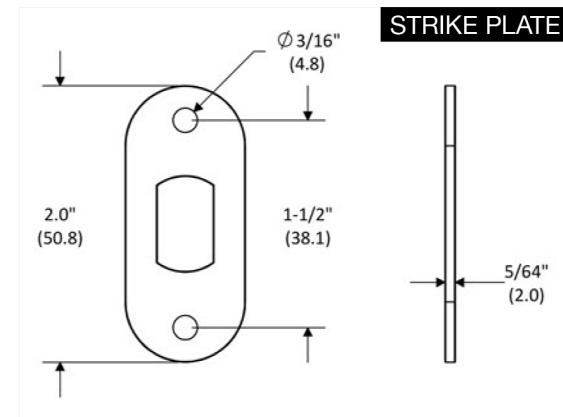

KRC-US

PLUNGER LOCK (T bolt) SX1250XXXXXXXXXX

Example Shown
SR1250T625PCSM1

LOCKED

OPEN

NOTE: Parenthesis dimensions in millimeter (mm)

deltalock
* Service * Solutions * Satisfaction *