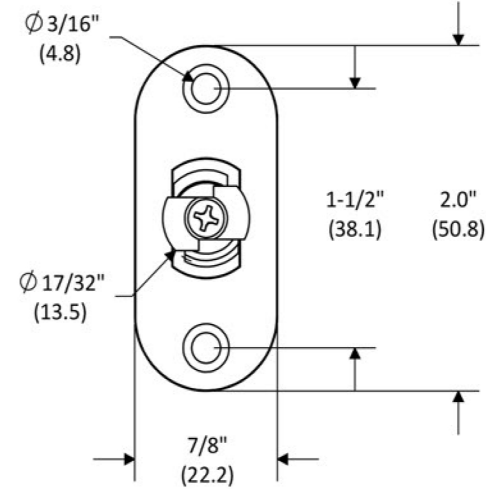

KRC-US

PLUNGER LOCK (T bolt) SX1250XXXXXXXXXX

Example Shown
SR1250T625PCSM1

LOCKED

OPEN

NOTE: Parenthesis dimensions in millimeter (mm)

deltalock
* Service * Solutions * Satisfaction *