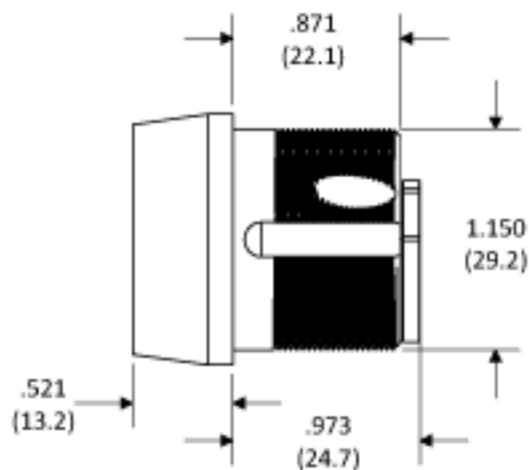

CYLINDERS

TAPERED MORTISE CYLINDER

NOTE: Parenthesis dimensions in millimeter (mm)

deltalock
* Service * Solutions * Satisfaction *