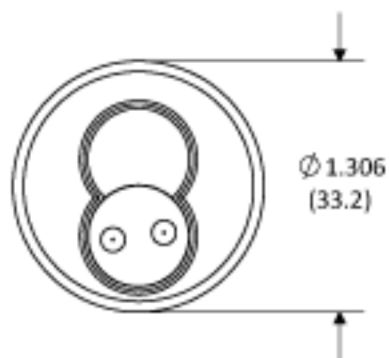

CYLINDERS

TAPERED MORTISE CYLINDER

NOTE: Parenthesis dimensions in millimeter (mm)

deltalock
* Service * Solutions * Satisfaction *