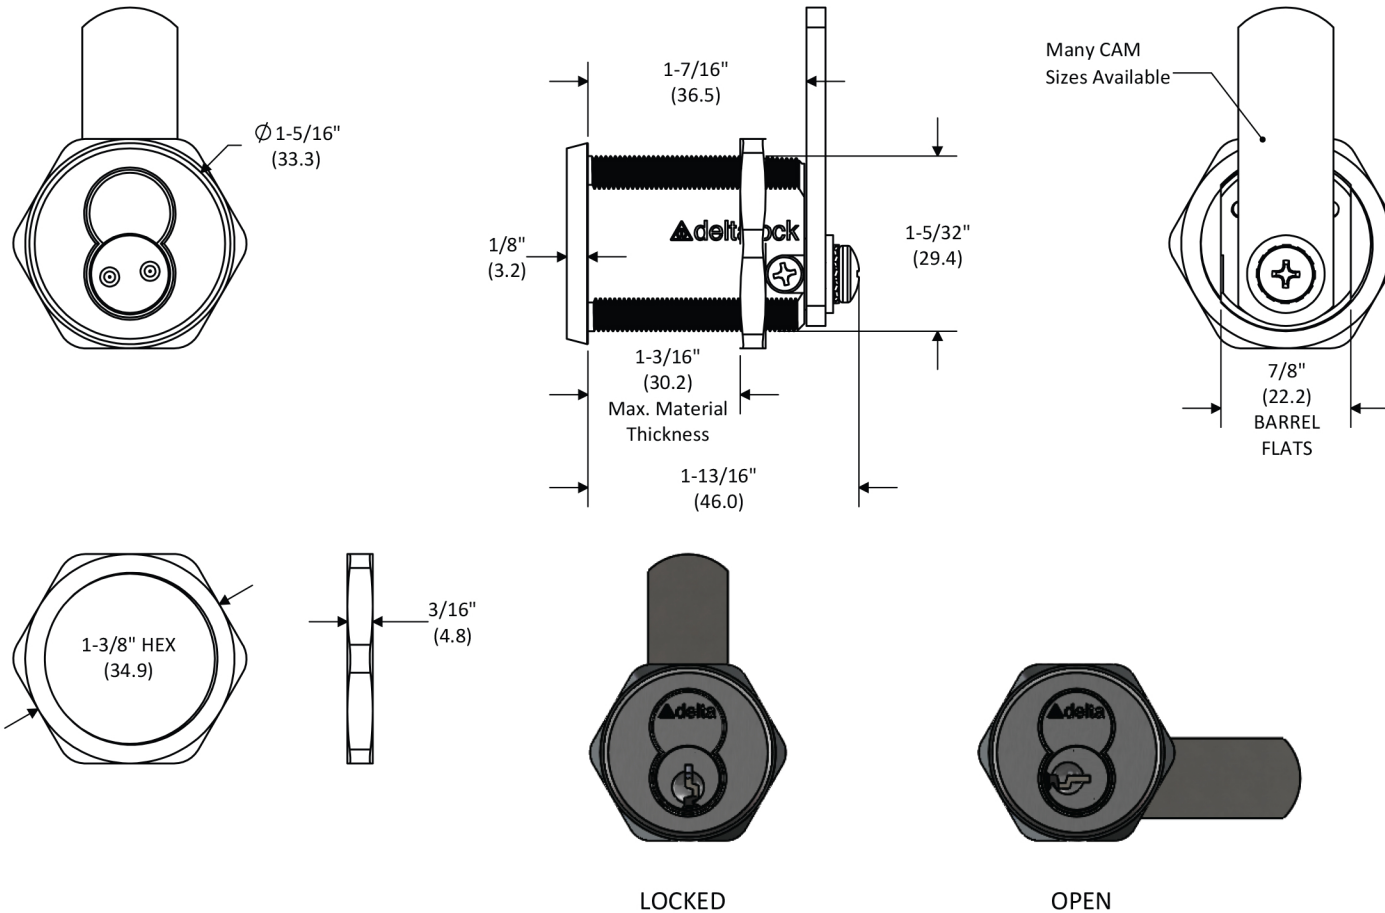

# IC - Series

CI13751203BCEM1

NOTE: Parenthesis dimensions in millimeter (mm)

**deltalock**  
\* Service \* Solutions \* Satisfaction \*