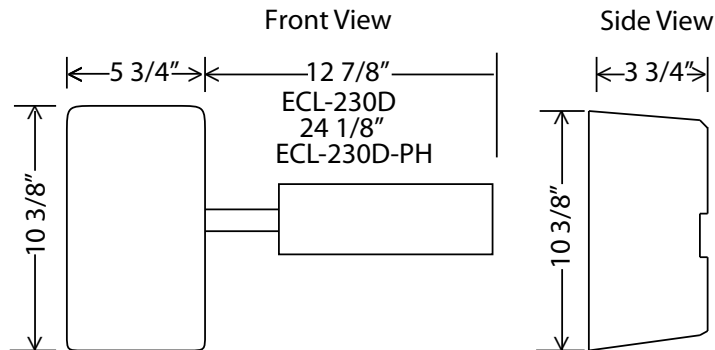

DETEX

ECL-230D EXIT CONTROL LOCK

Shown with mortise cylinder
(cylinder sold separately)

See Below

Delta Rim Cylinder Kit

Part #: EI1375STSTBCXX2

- Reduces theft from Internal & External sources
- Single point, 1" throw dead bolt & 100 decibel alarm, powered by 9 volt battery (included)
- Easy to install and to Operate. Non-handed
- Alarm can only be Reset using the Control Key
- Locking & Unlocking the Deadbolt, Arms & Disarms the alarm
- Easy to see if the lights go out
- Accepts 5-pin thru 7-pin standard & Interchangeable core rim cylinders

Dimensions

Riser Diagram

Single Door

deltalock

366 Central Ave * Bohemia NY 11716 * 1-631-238-7035 * www.deltalock.biz

* Service * Solutions * Satisfaction *