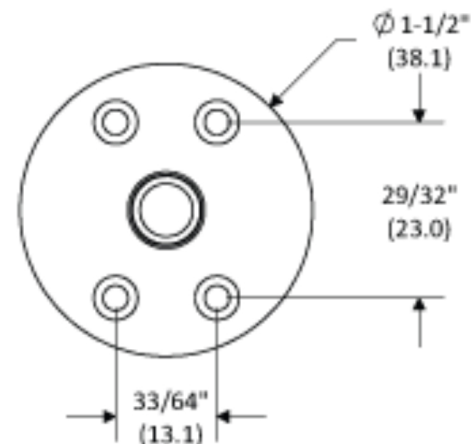

PAGODA

GLASS PLUNGER

LOCKED

OPEN

deltalock

* Service * Solutions * Satisfaction *

NOTE: Parenthesis dimensions in millimeter (mm)