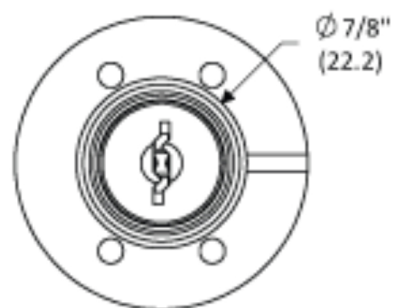

PAGODA

GLASS PLUNGER

LOCKED

OPEN

deltalock

* Service * Solutions * Satisfaction *

NOTE: Parenthesis dimensions in millimeter (mm)