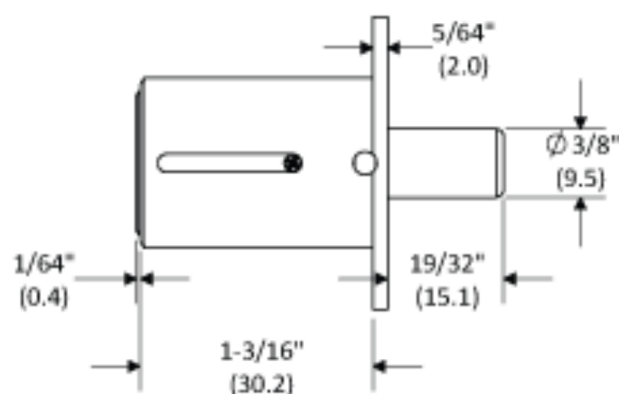

PAGODA

GLASS PLUNGER

LOCKED

OPEN

deltalock

* Service * Solutions * Satisfaction *

NOTE: Parenthesis dimensions in millimeter (mm)