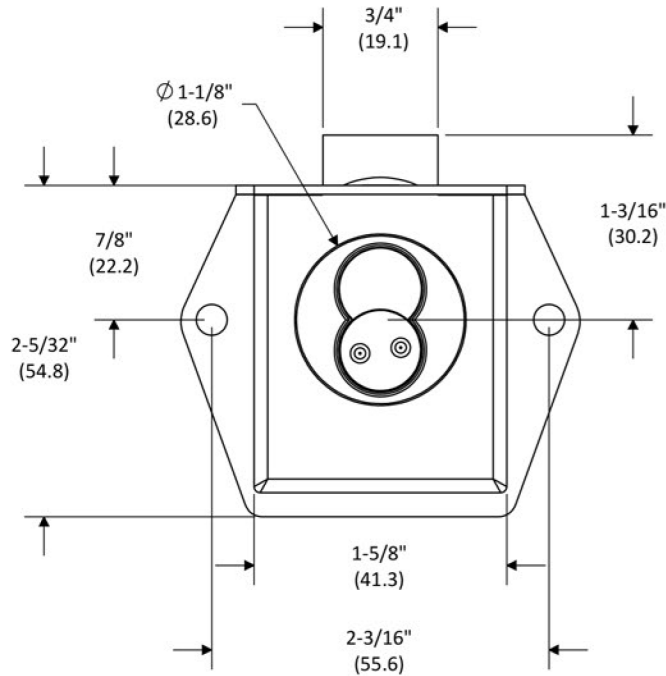

IC - Series

LATCHBOLT Mortise Vertical

deltalock

* Service * Solutions * Satisfaction *

DI1125L375BCMV1

DI1125L375BCMV2

LOCKED

OPEN

Package includes
(2x) #8 x 5/8"
Mounting Screws

NOTE: Parenthesis dimensions in millimeter (mm)