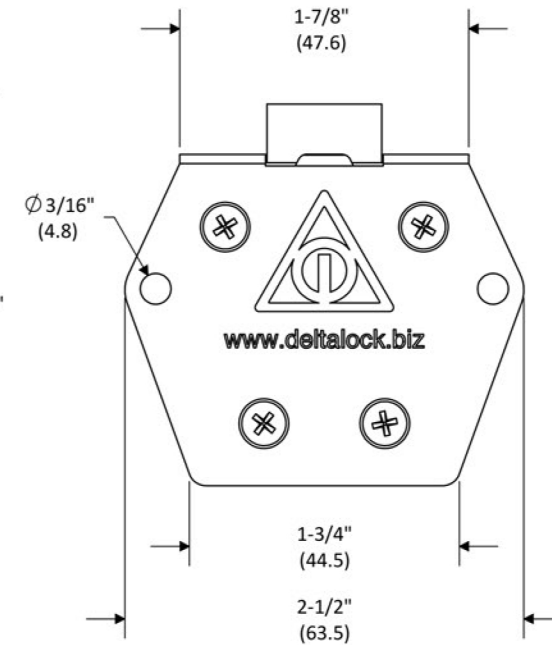

IC - Series

LATCHBOLT Mortise Vertical

deltalock

* Service * Solutions * Satisfaction *

DI1125L375BCMV1

DI1125L375BCMV2

LOCKED

OPEN

Package includes
(2x) #8 x 5/8"
Mounting Screws

NOTE: Parenthesis dimensions in millimeter (mm)