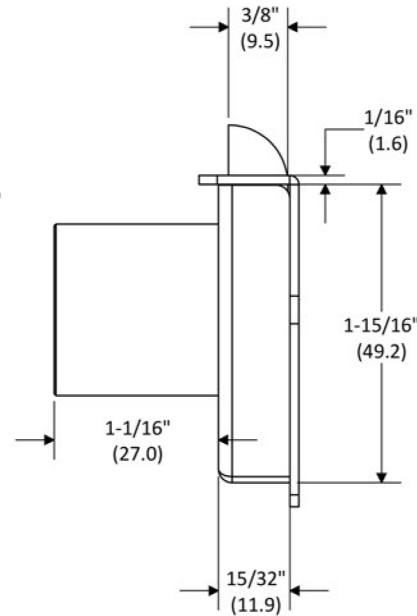

IC - Series

LATCHBOLT Mortise Vertical

deltalock

* Service * Solutions * Satisfaction *

DI1125L375BCMV1

DI1125L375BCMV2

LOCKED

OPEN

Package includes
(2x) #8 x 5/8"
Mounting Screws

NOTE: Parenthesis dimensions in millimeter (mm)