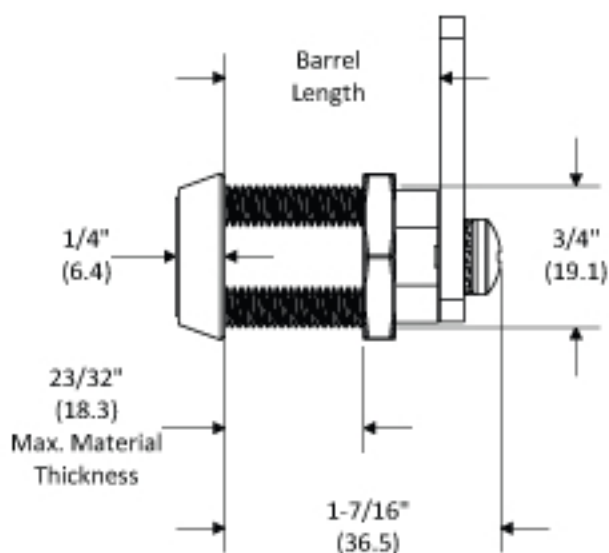

# CAMLOCK

CAM will vary depending on desired configuration.

LOCKED

OPEN

NOTE: Parenthesis dimensions in millimeter (mm)

**deltalock**

\* Service \* Solutions \* Satisfaction \*