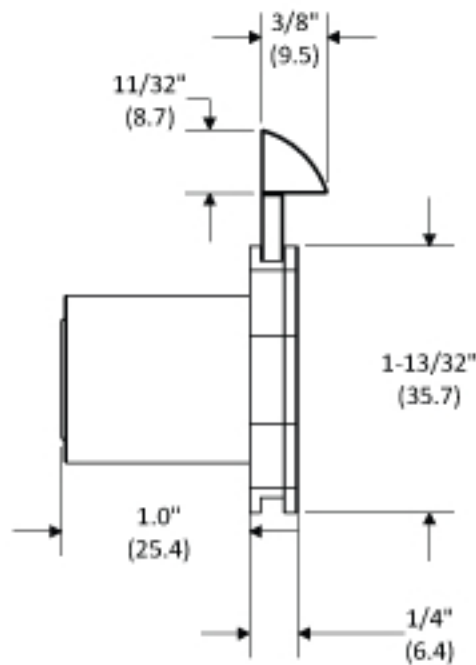

# LATCHBOLT

Bolt travel is ~9/32" (7.1 mm).

LOCKED

OPEN

NOTE: Parenthesis dimensions in millimeter (mm)

**deltalock**

\* Service \* Solutions \* Satisfaction \*