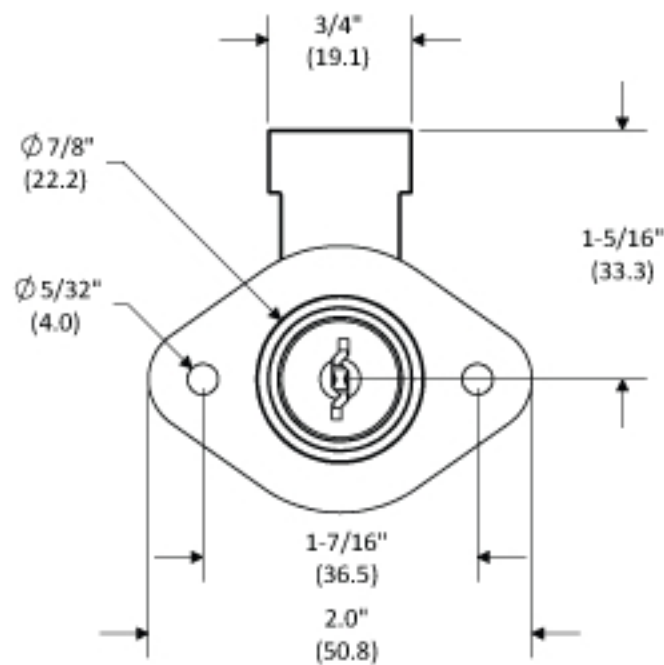

# LATCHBOLT

Bolt travel is ~9/32" (7.1 mm).

LOCKED

OPEN

NOTE: Parenthesis dimensions in millimeter (mm)

**deltalock**

\* Service \* Solutions \* Satisfaction \*