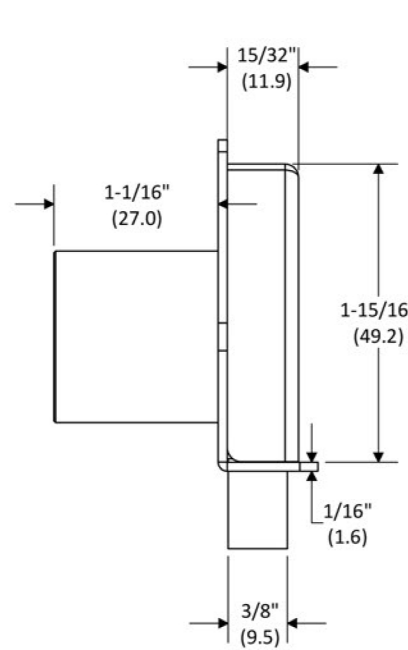

IC - Series

DEADBOLT Rim Inverted

deltalock

* Service * Solutions * Satisfaction *

DI1125D500BCRI1

DI1125D500BCRI2

LOCKED

OPEN

Package includes
(2x) #8 x 5/8"
Mounting Screws

NOTE: Parenthesis dimensions in millimeter (mm)