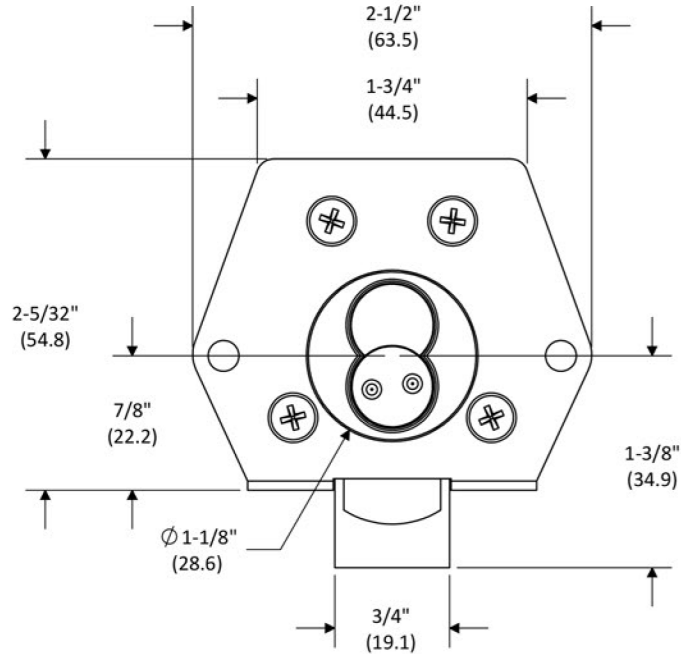

IC - Series

DEADBOLT Rim Inverted

deltalock

* Service * Solutions * Satisfaction *

DI1125D500BCRI1

DI1125D500BCRI2

LOCKED

OPEN

Package includes
(2x) #8 x 5/8"
Mounting Screws

NOTE: Parenthesis dimensions in millimeter (mm)