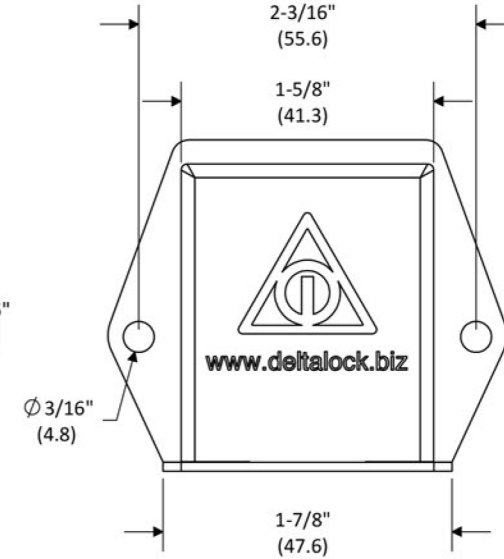

IC - Series

DEADBOLT Rim Inverted

deltalock

* Service * Solutions * Satisfaction *

DI1125D500BCRI1

DI1125D500BCRI2

LOCKED

OPEN

Package includes
(2x) #8 x 5/8"
Mounting Screws

NOTE: Parenthesis dimensions in millimeter (mm)