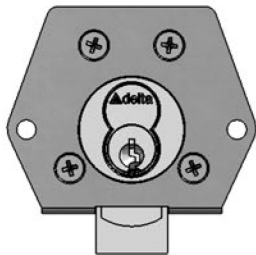

IC - Series

DEADBOLT Rim Inverted

deltalock

* Service * Solutions * Satisfaction *

DI1125D500BCRI1

DI1125D500BCRI2

LOCKED

OPEN

Package includes
(2x) #8 x 5/8"
Mounting Screws

NOTE: Parenthesis dimensions in millimeter (mm)