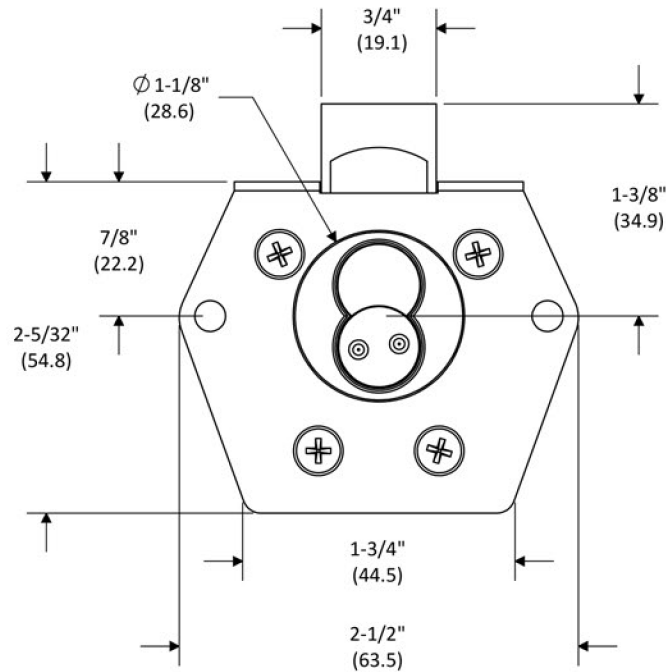

IC - Series

DEADBOLT Rim Vertical

deltalock

* Service * Solutions * Satisfaction *

DI1125D500BCRV1

DI1125D500BCRV2

LOCKED

OPEN

Package includes
(2x) #8 x 5/8"
Mounting Screws

NOTE: Parenthesis dimensions in millimeter (mm)