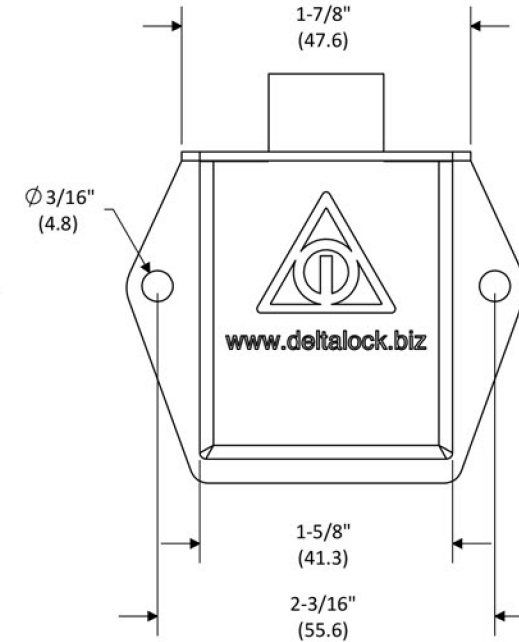

IC - Series

DEADBOLT Rim Vertical

deltalock

* Service * Solutions * Satisfaction *

DI1125D500BCRV1

DI1125D500BCRV2

LOCKED

OPEN

Package includes
(2x) #8 x 5/8"
Mounting Screws

NOTE: Parenthesis dimensions in millimeter (mm)