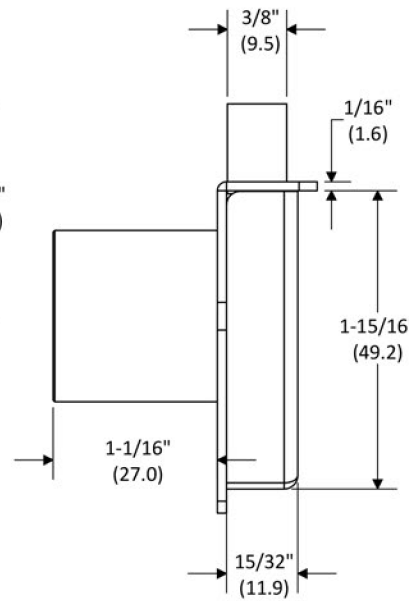

IC - Series

DEADBOLT Rim Vertical

deltalock

* Service * Solutions * Satisfaction *

DI1125D500BCRV1

DI1125D500BCRV2

LOCKED

OPEN

Package includes
(2x) #8 x 5/8"
Mounting Screws

NOTE: Parenthesis dimensions in millimeter (mm)