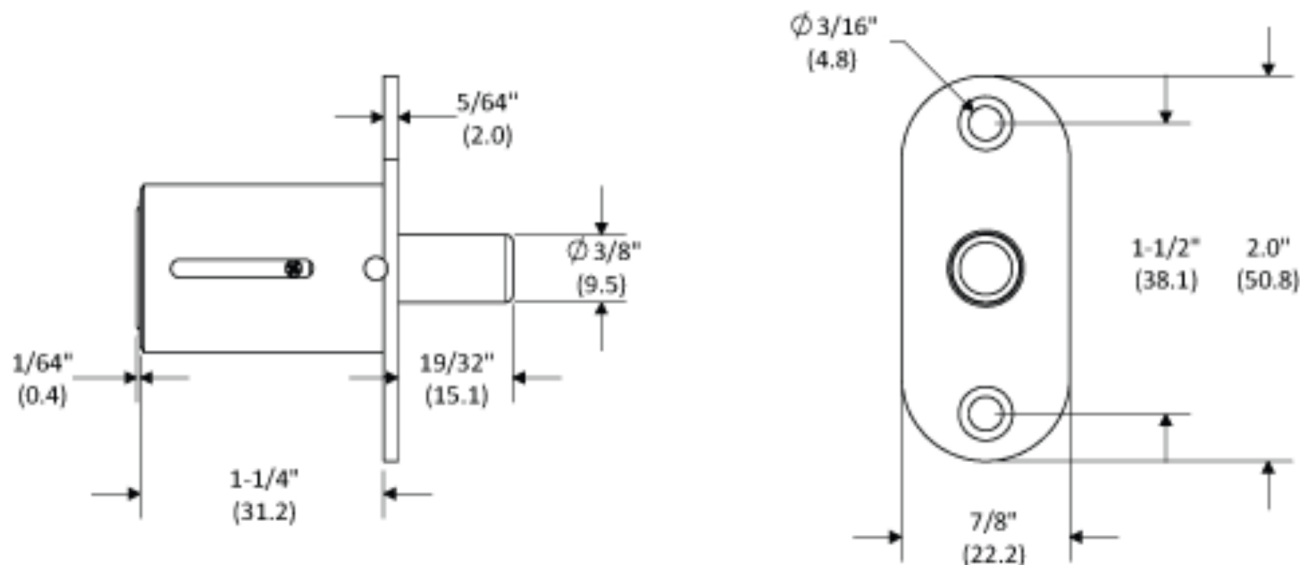

PAGODA

PLUNGER LOCK

LOCKED

OPEN

NOTE: Parenthesis dimensions in millimeter (mm)

deltalock
* Service * Solutions * Satisfaction *