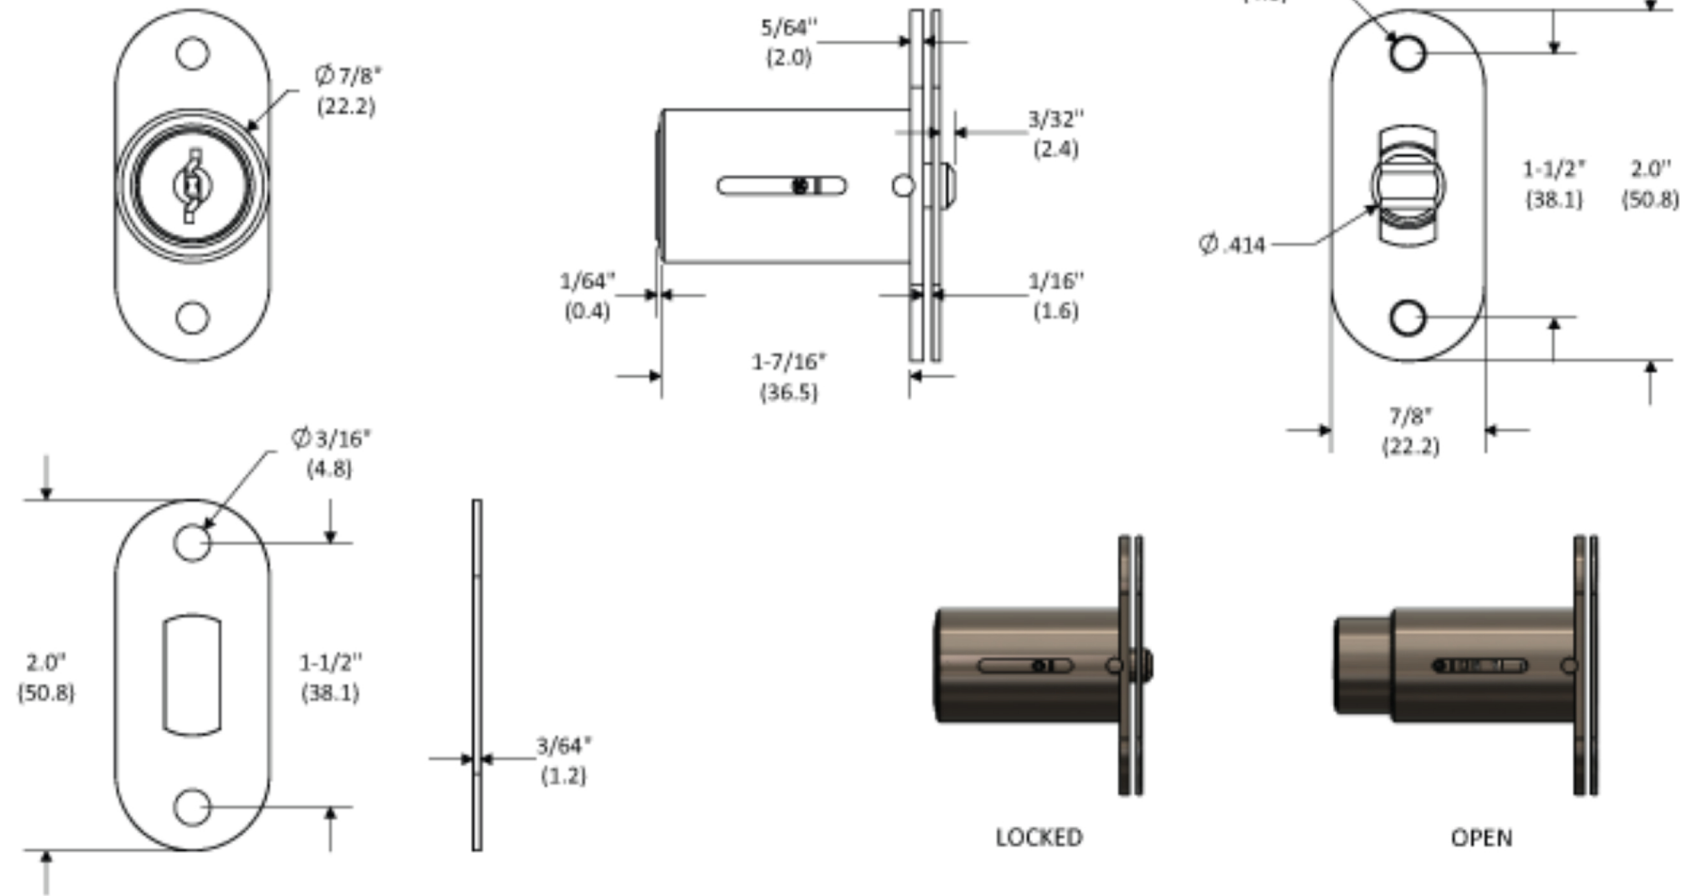

# PAGODA

# BOLT PLUNGER

NOTE: Parenthesis dimensions in millimeter (mm)

**deltalock**  
\* Service \* Solutions \* Satisfaction \*