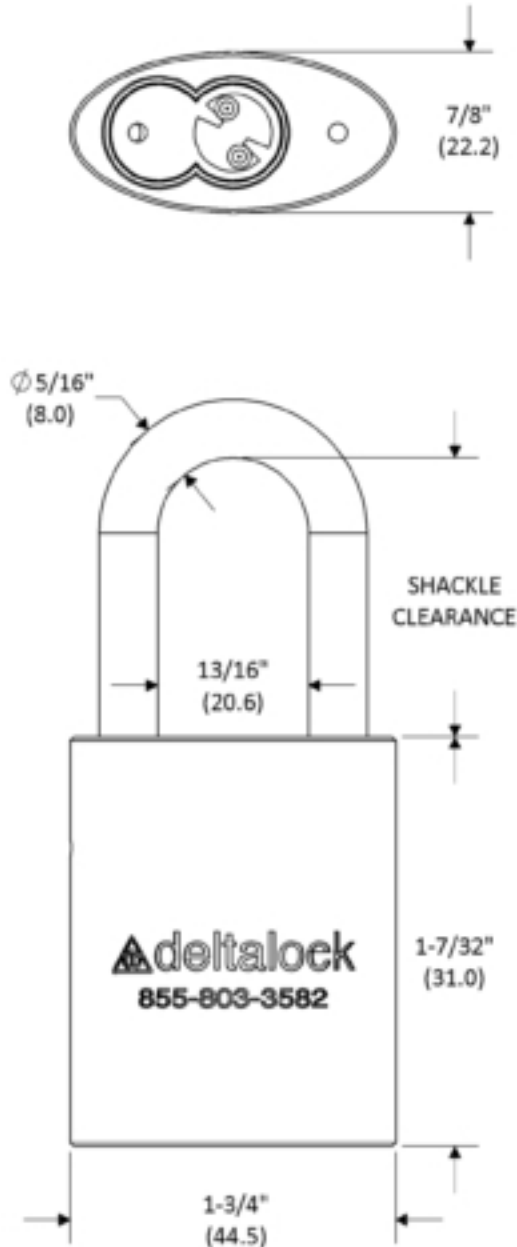

PI1500 0313 BR SS
 PI2000 0313 BR SS
 PI3000 0313 BR SS

1-1/2" (38.1)
 2" (50.8)
 3" (76.2)

Drawings for Vertical Presentation

IC - Series

deltalock
 * Service * Solutions * Satisfaction *

Drawings for Horizontal Presentation

NOTE: Parenthesis dimensions in millimeter (mm)