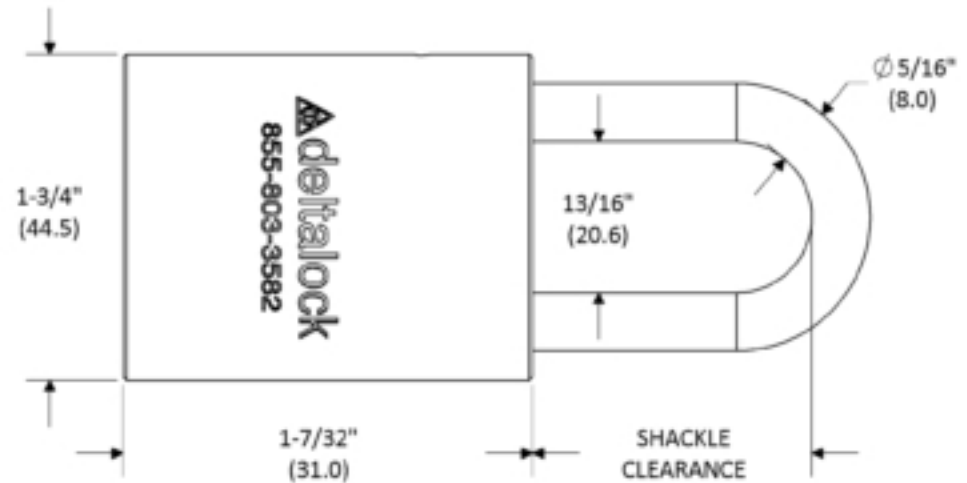

PI1500 0313 BR SS
 PI2000 0313 BR SS
 PI3000 0313 BR SS

1-1/2" (38.1)
 2" (50.8)
 3" (76.2)

Drawings for Vertical Presentation

IC - Series

deltalock
 * Service * Solutions * Satisfaction *

Drawings for Horizontal Presentation

NOTE: Parenthesis dimensions in millimeter (mm)