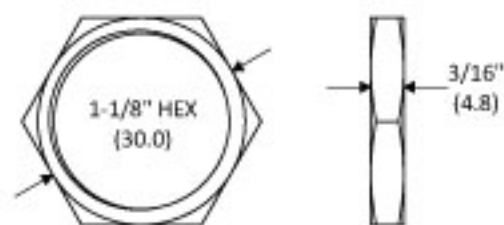

# KRC-US

CR1000LATCPCSM1

LOCKED

OPEN

NOTE: Parenthesis dimensions in millimeter (mm)

**deltalock**  
\* Service \* Solutions \* Satisfaction \*