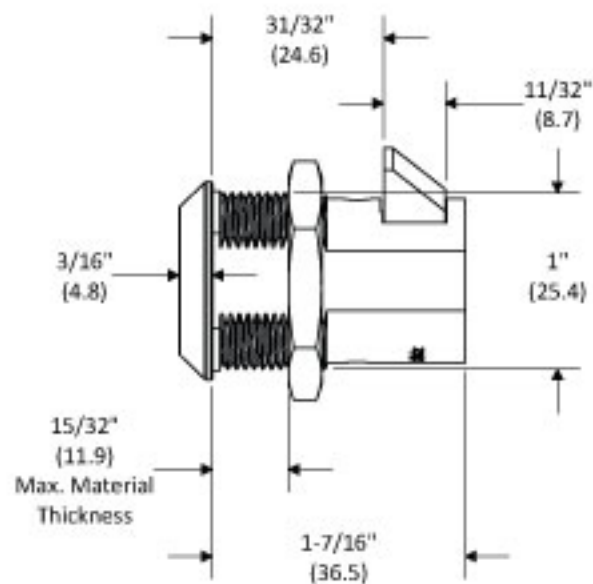

# KRC-US

CR1000LATCPCSM1

LOCKED

OPEN

NOTE: Parenthesis dimensions in millimeter (mm)

**deltalock**  
\* Service \* Solutions \* Satisfaction \*