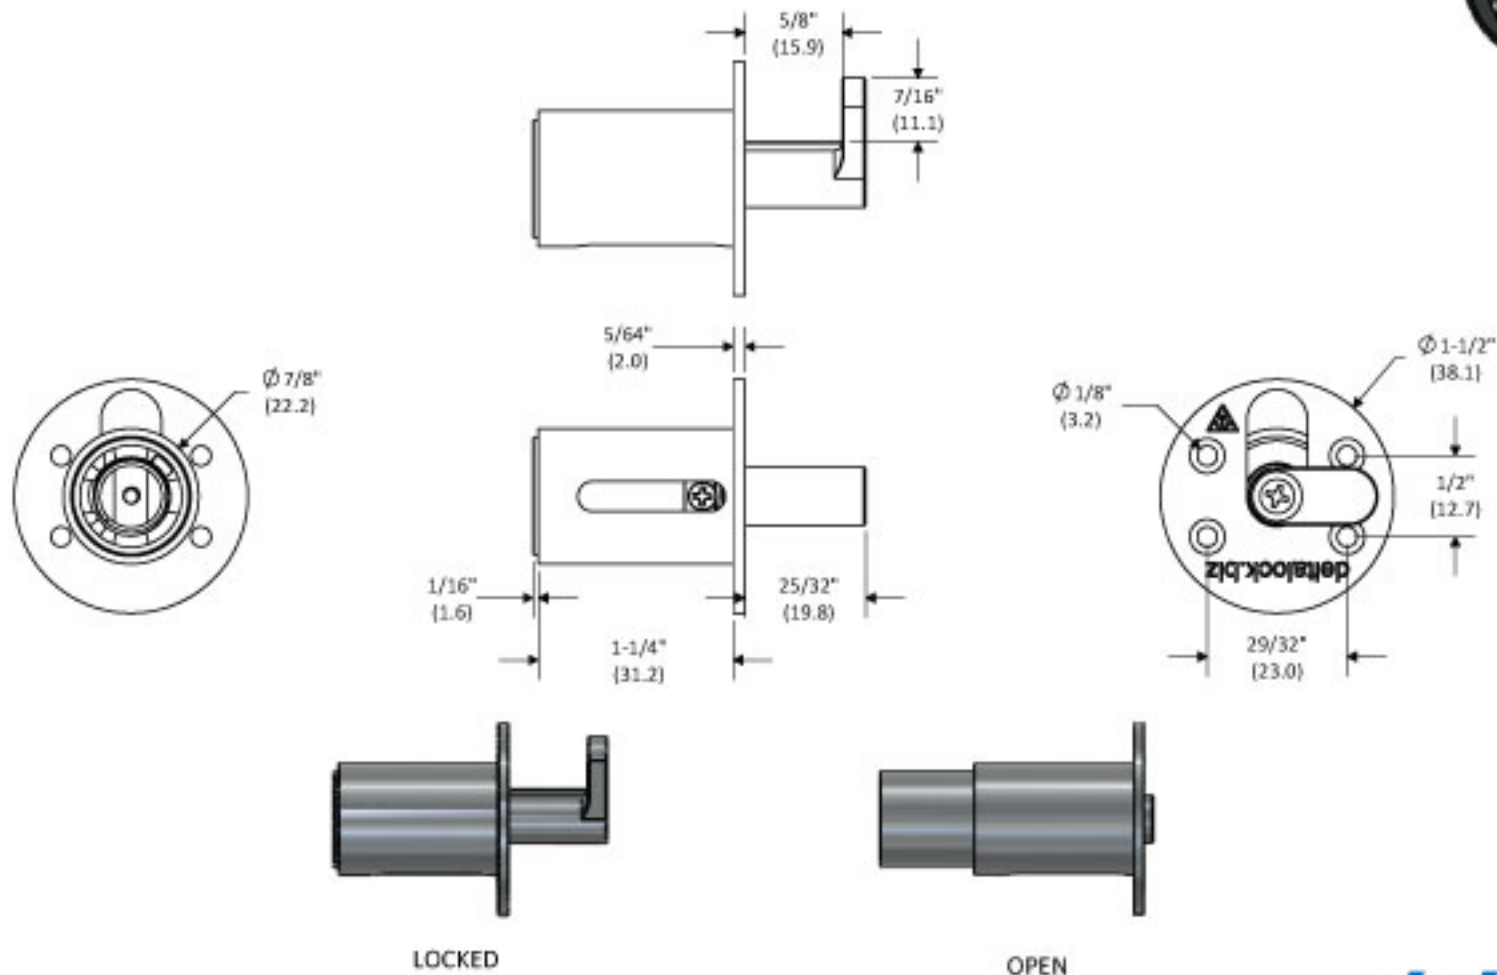

KRC-US

GR1250L625PCSM1
GR1250L625PCSM2

Example Shown GR1250L625PCSM1

NOTE: Parenthesis dimensions in millimeter (mm)

deltalock
* Service * Solutions * Satisfaction *