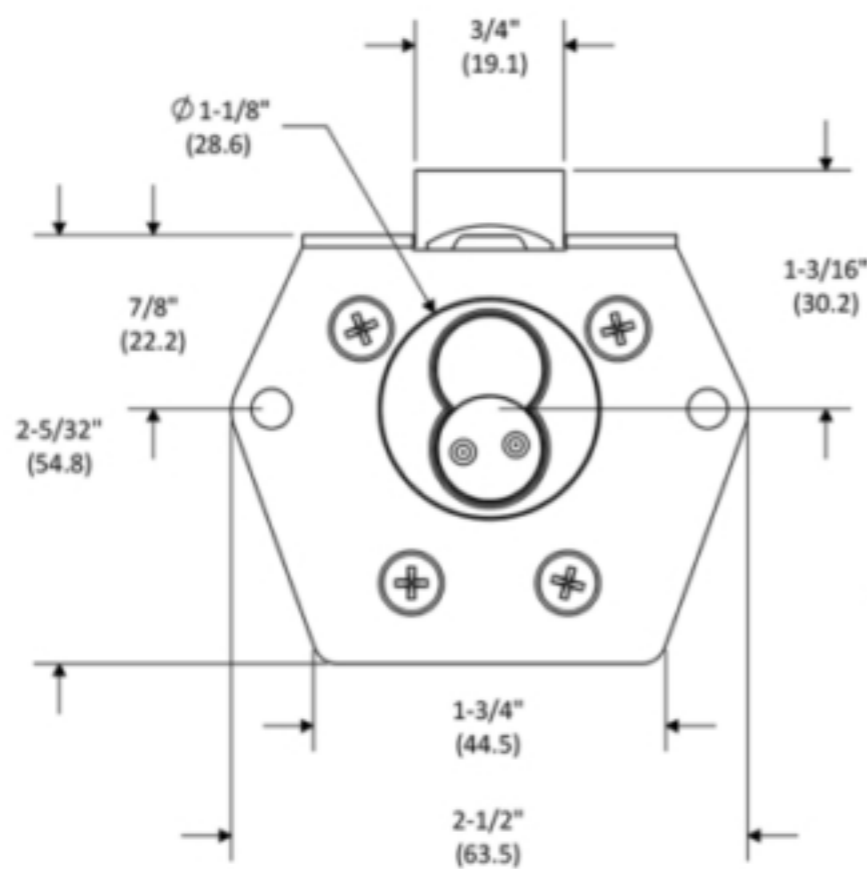

IC - Series

LATCHBOLT Rim Vertical

DI1125L375BCRV1

LOCKED

OPEN

Package includes
(2x) #8 x 5/8"
Mounting Screws

NOTE: Parenthesis dimensions in millimeter (mm)