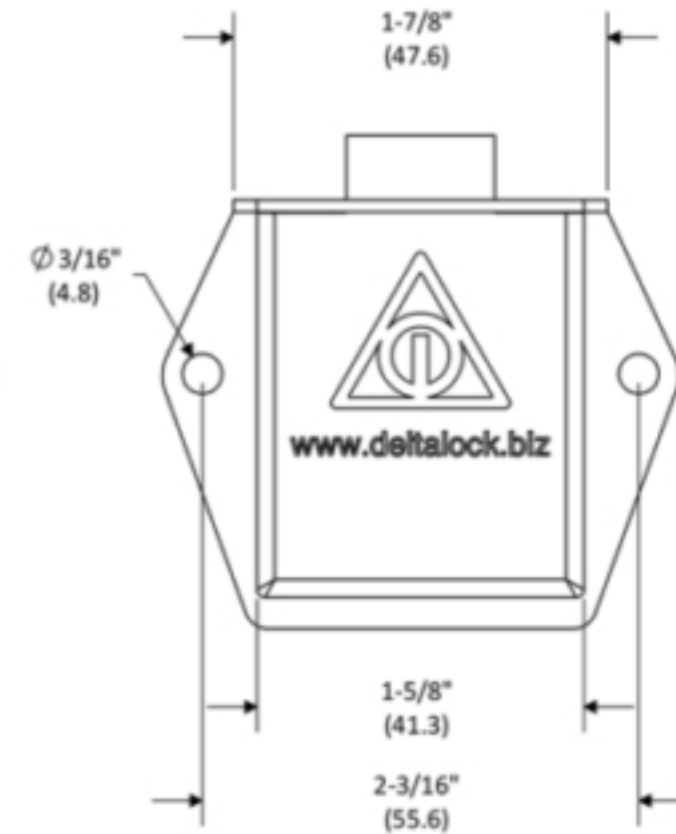

IC - Series

LATCHBOLT Rim Vertical

DI1125L375BCRV1

LOCKED

OPEN

Package includes
(2x) #8 x 5/8"
Mounting Screws

NOTE: Parenthesis dimensions in millimeter (mm)