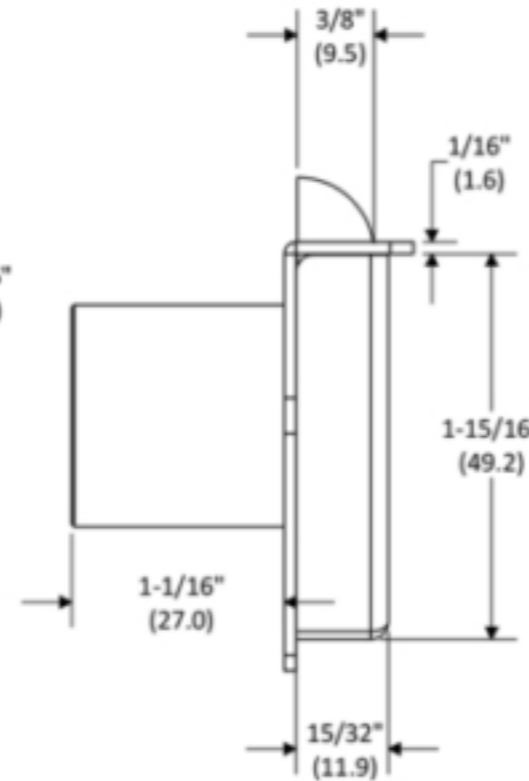

IC - Series

LATCHBOLT Rim Vertical

DI1125L375BCRV1

LOCKED

OPEN

Package includes
(2x) #8 x 5/8"
Mounting Screws

NOTE: Parenthesis dimensions in millimeter (mm)