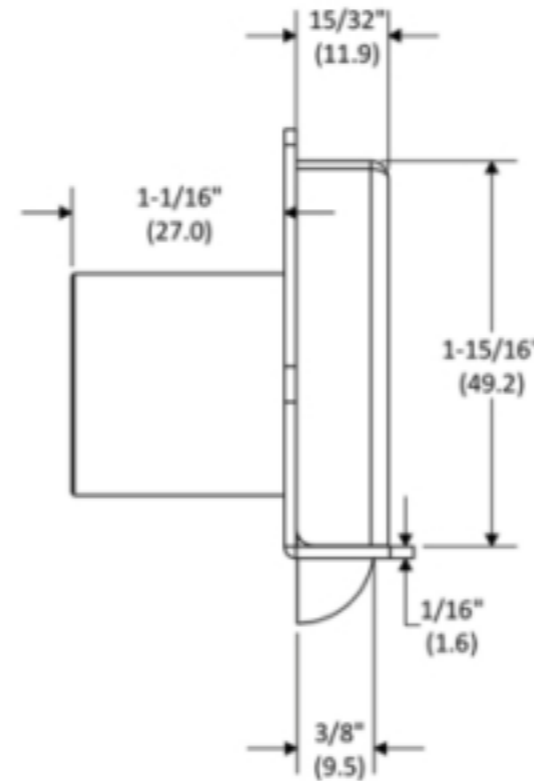

## LATCHBOLT Rim Inverted DI1125L375BCRI1

LOCKED

OPEN

Package includes  
(2x) #8 x 5/8"  
Mounting Screws

NOTE: Parenthesis dimensions in millimeter (mm)