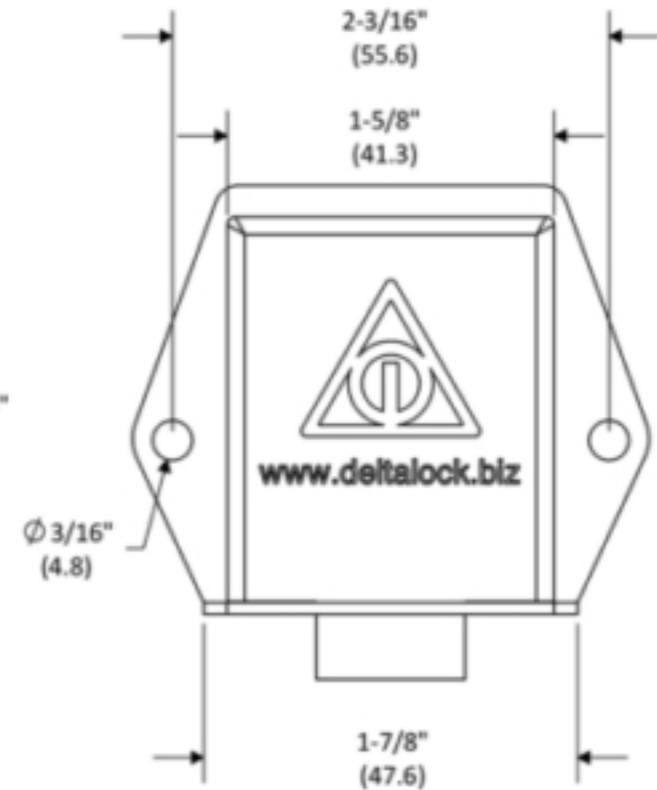

## LATCHBOLT Rim Inverted DI1125L375BCRI1

LOCKED

OPEN

Package includes  
(2x) #8 x 5/8"  
Mounting Screws

NOTE: Parenthesis dimensions in millimeter (mm)