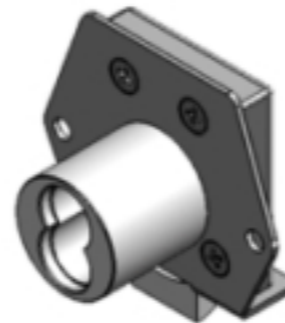

# IC - Series

## LATCHBOLT Rim Inverted DI1125L375BCRI1

LOCKED

OPEN

Package includes  
(2x) #8 x 5/8"  
Mounting Screws

NOTE: Parenthesis dimensions in millimeter (mm)