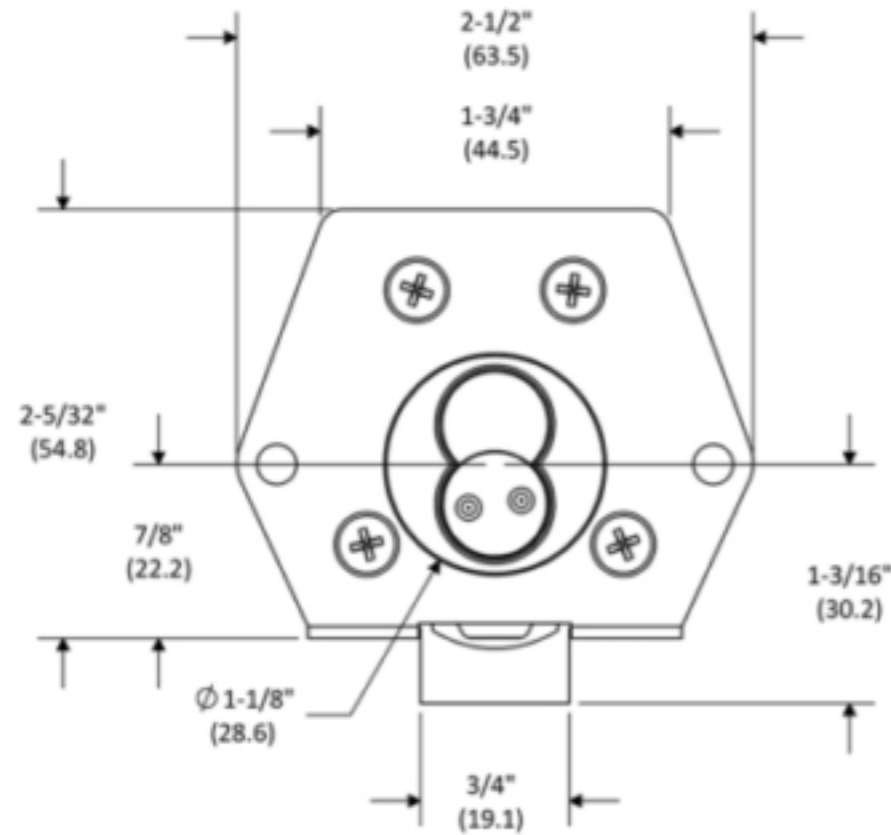

# IC - Series

## LATCHBOLT Rim Inverted DI1125L375BCRI1

LOCKED

OPEN

Package includes  
(2x) #8 x 5/8"  
Mounting Screws

NOTE: Parenthesis dimensions in millimeter (mm)