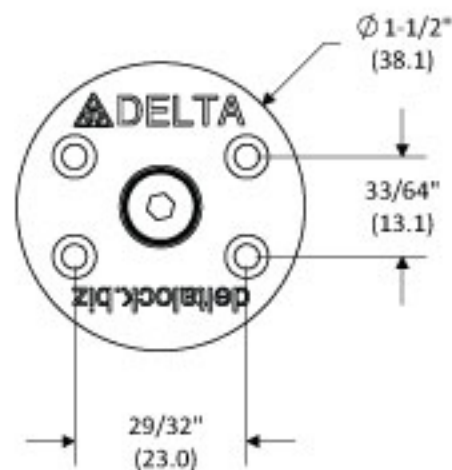

# KRC-US

GR1250R625PCSM1  
GR1250R625PCSM2

LOCKED

OPEN

NOTE: Parenthesis dimensions in millimeter (mm)

**deltalock**  
\* Service \* Solutions \* Satisfaction \*