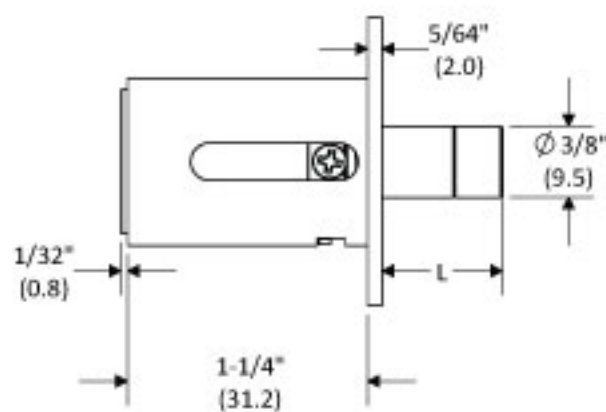

# KRC-US

GR1250R625PCSM1  
GR1250R625PCSM2

LOCKED

OPEN

NOTE: Parenthesis dimensions in millimeter (mm)

**deltalock**  
\* Service \* Solutions \* Satisfaction \*