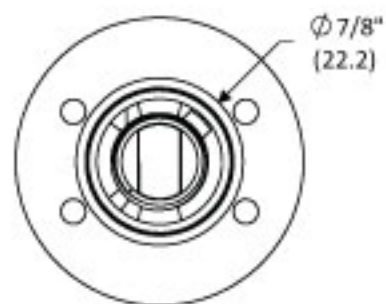

# KRC-US

GR1250R625PCSM1  
GR1250R625PCSM2

LOCKED

OPEN

NOTE: Parenthesis dimensions in millimeter (mm)

**deltalock**  
\* Service \* Solutions \* Satisfaction \*