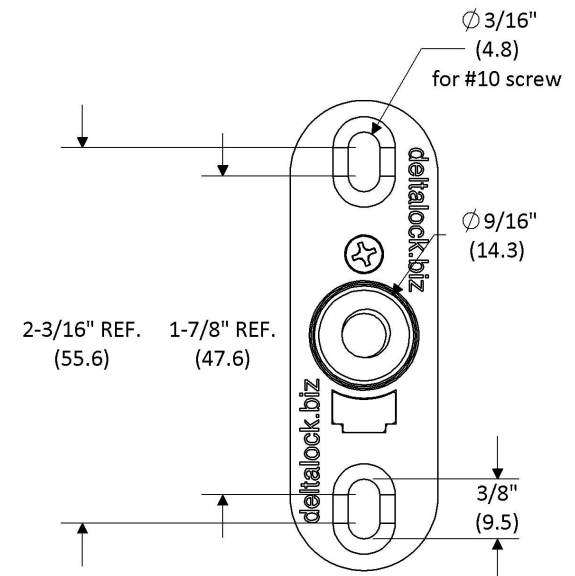

SI1750R500BC2X1
SI1750R500BC2X2

LOCKED

OPEN

NOTE: Parenthesis dimensions in millimeter (mm)