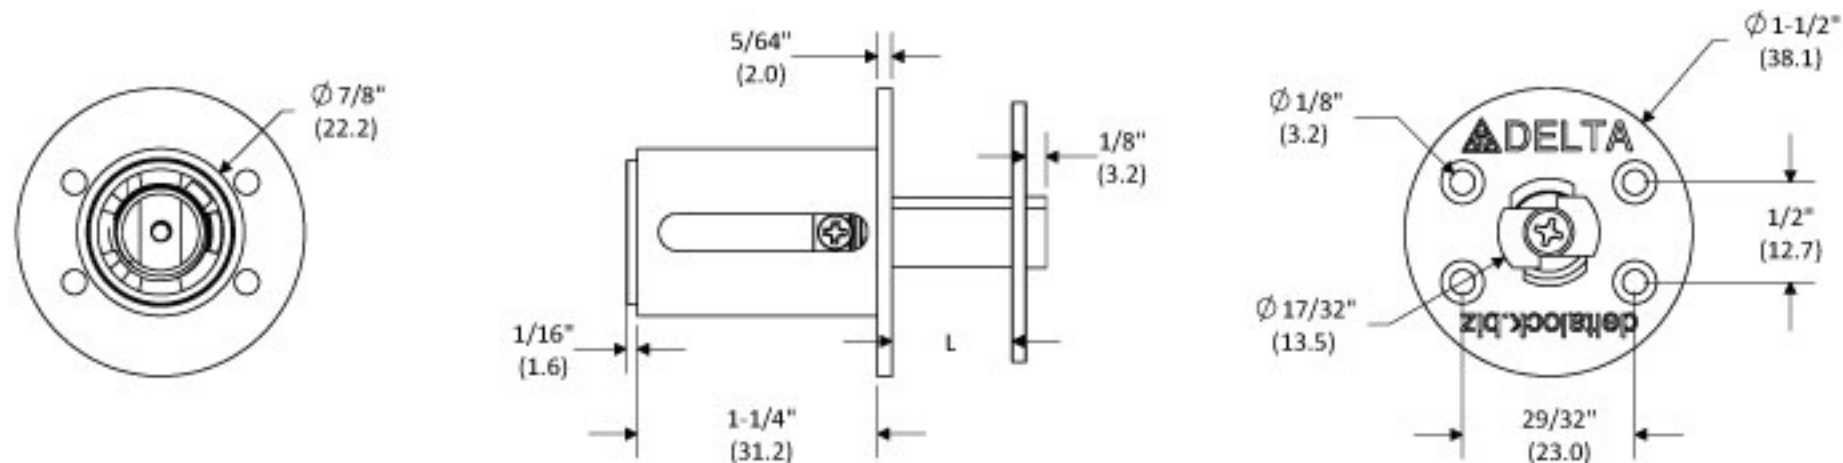

KRC-US

GR1250T375PCSM1
GR1250T375PCSM2
GR1250T625PCSM1
GR1250T625PCSM2

LOCKED

OPEN

NOTE: Parenthesis dimensions in millimeter (mm)

deltalock
* Service * Solutions * Satisfaction *