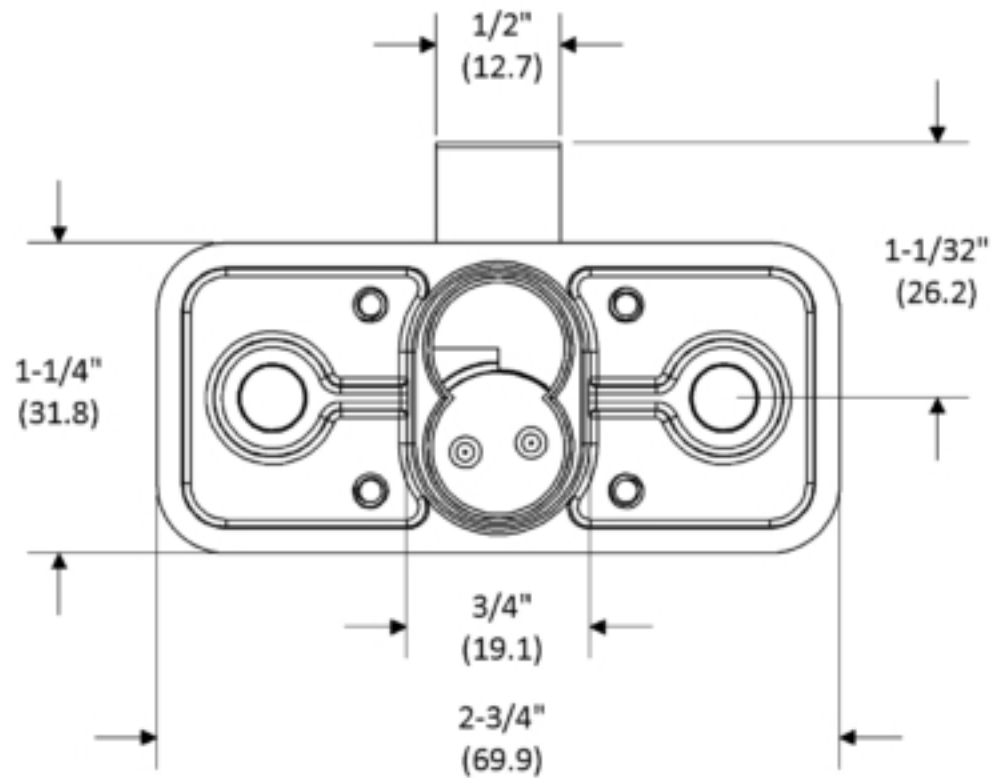

IC - Series

deltalock

* Service * Solutions * Satisfaction *

DI993C380BLHD1

PATENT PENDING

LOCKED

OPEN

NOTE: Parenthesis dimensions in millimeter (mm)