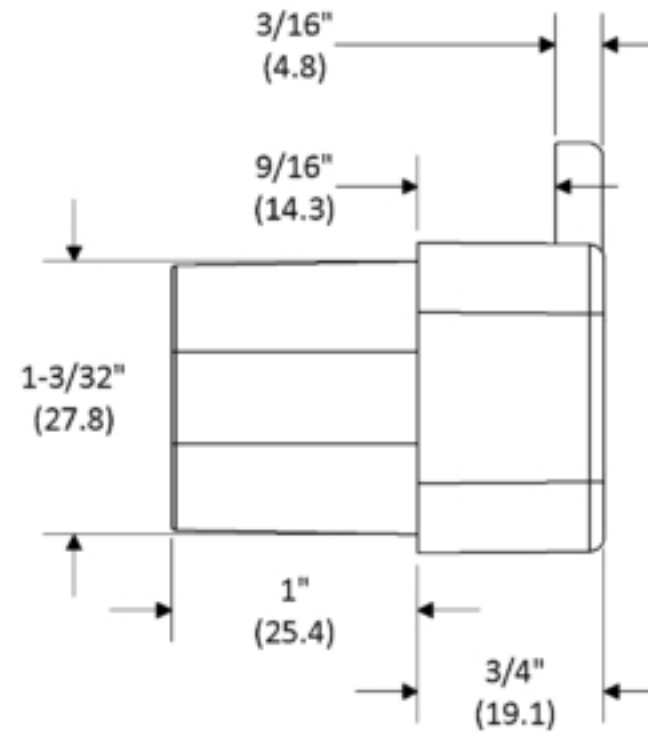

IC - Series

deltalock

* Service * Solutions * Satisfaction *

DI993C380BLHD1

PATENT PENDING

LOCKED

OPEN

NOTE: Parenthesis dimensions in millimeter (mm)