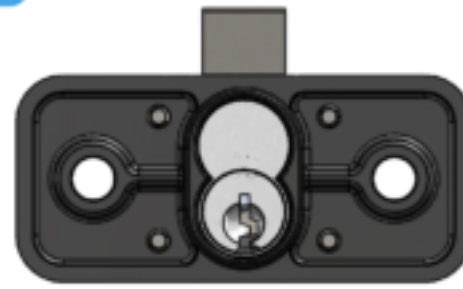

IC - Series

deltalock

* Service * Solutions * Satisfaction *

DI993C380BLHD1

PATENT PENDING

LOCKED

OPEN

NOTE: Parenthesis dimensions in millimeter (mm)