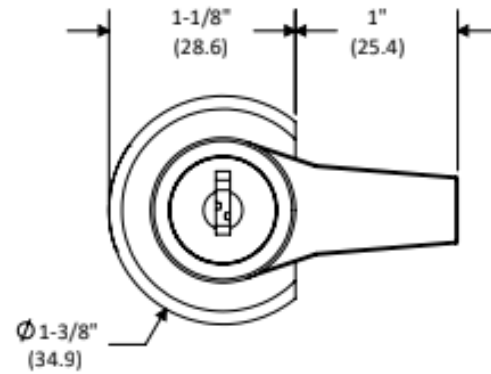

Special milled version for part number RR1250RAILPCSM1

Special milled version for part number RR1250RAILPCSM1

NOTE: Parenthesis dimensions in millimeter (mm)