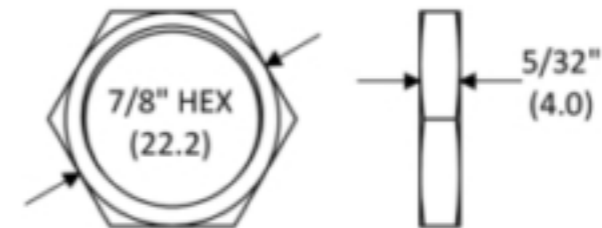

KRC-US

CAMLOCK CXXXXXXXXXXXXXXXXXX

Example Shown
CR11251203PCSM1

LOCKED

OPEN

NOTE: Parenthesis dimensions in millimeter (mm)