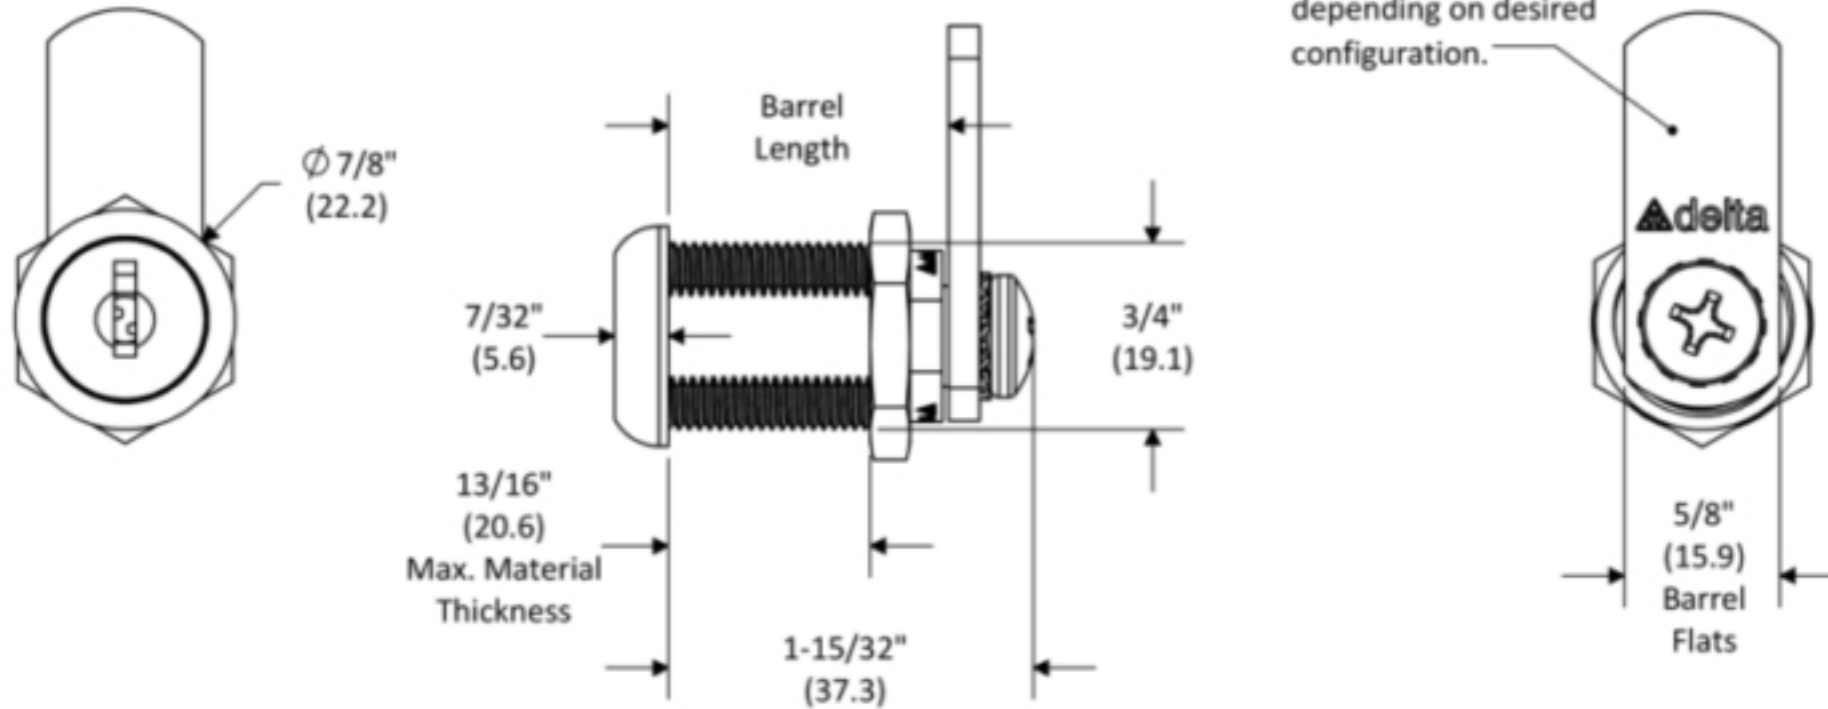

KRC-US

CAMLOCK CXXXXXXXXXXXXXXXXXX

Example Shown
CR11251203PCSM1

LOCKED

OPEN

NOTE: Parenthesis dimensions in millimeter (mm)